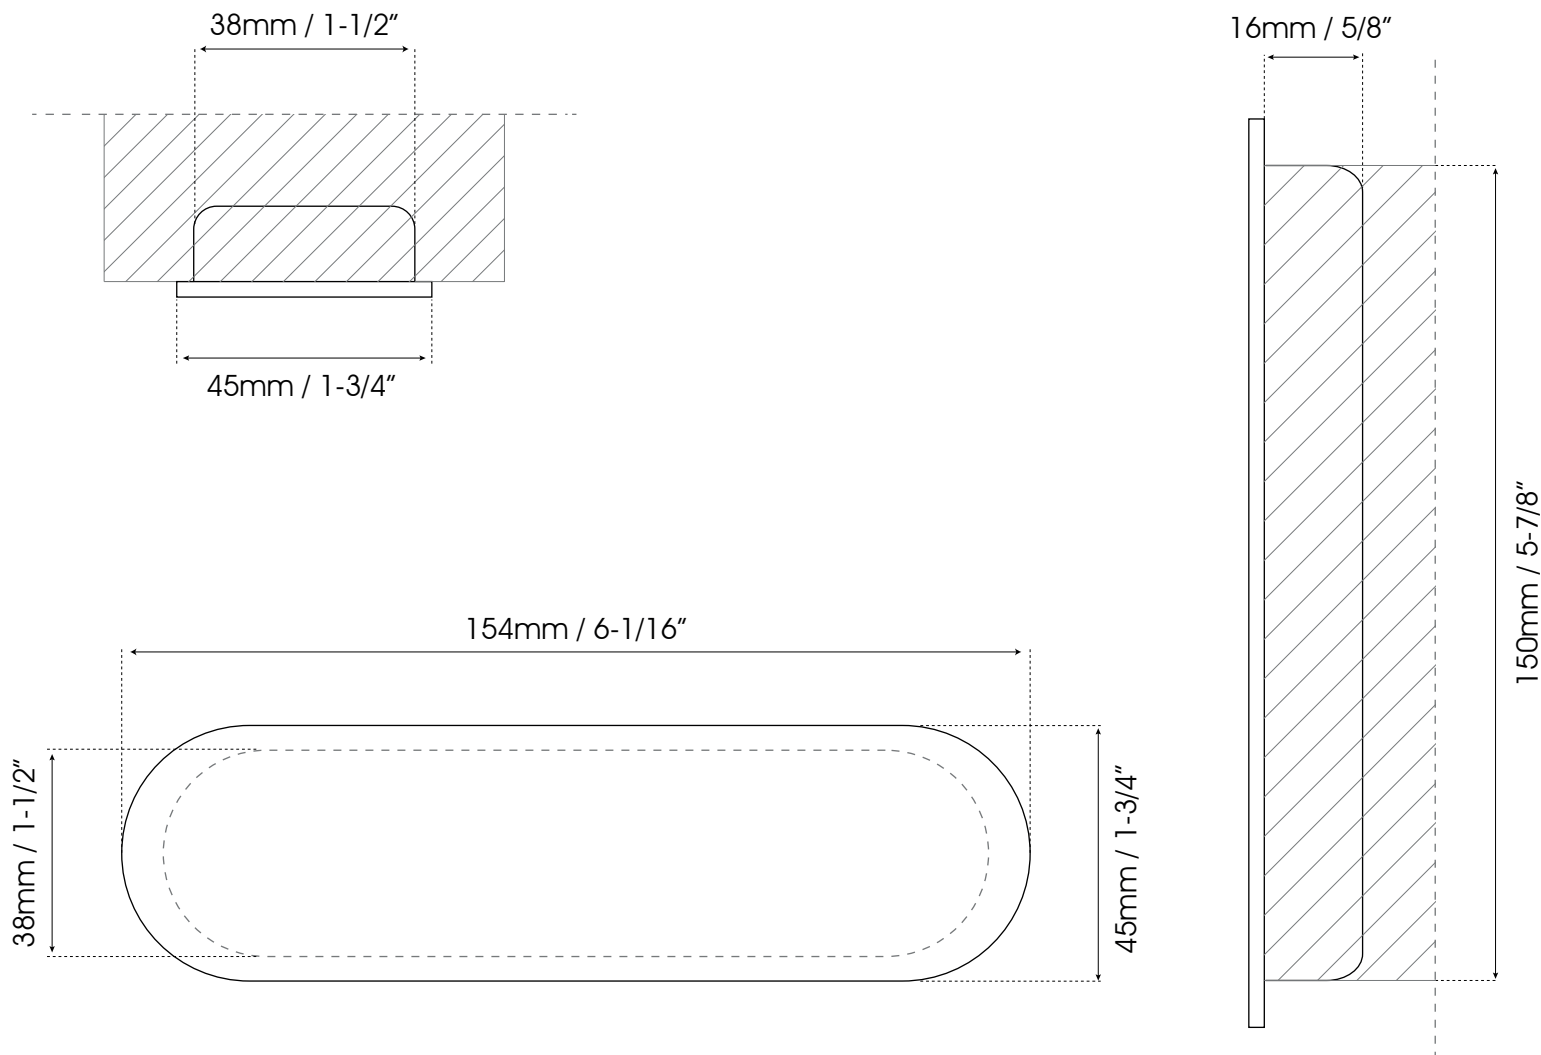

FLUSH PULL

Cutting guide
WFH115PSS

Unscalable format

Apply polyurethane adhesive