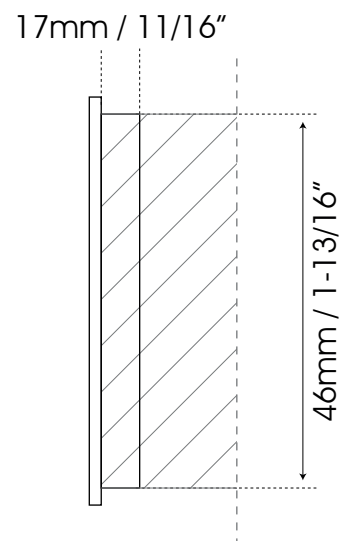

FLUSH PULL

Cutting guide
WFH110X50

Unscalable format

Apply polyurethane
adhesive