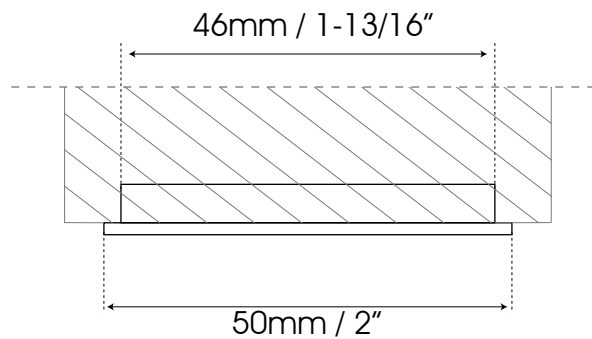

FLUSH PULL

Cutting guide
WFH110X50

Unscalable format

Apply polyurethane
adhesive