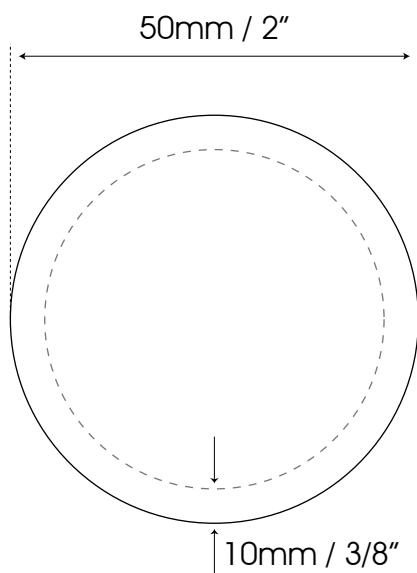

FLUSH PULL

Cutting guide
WFH110X50

Unscalable format

Apply polyurethane
adhesive