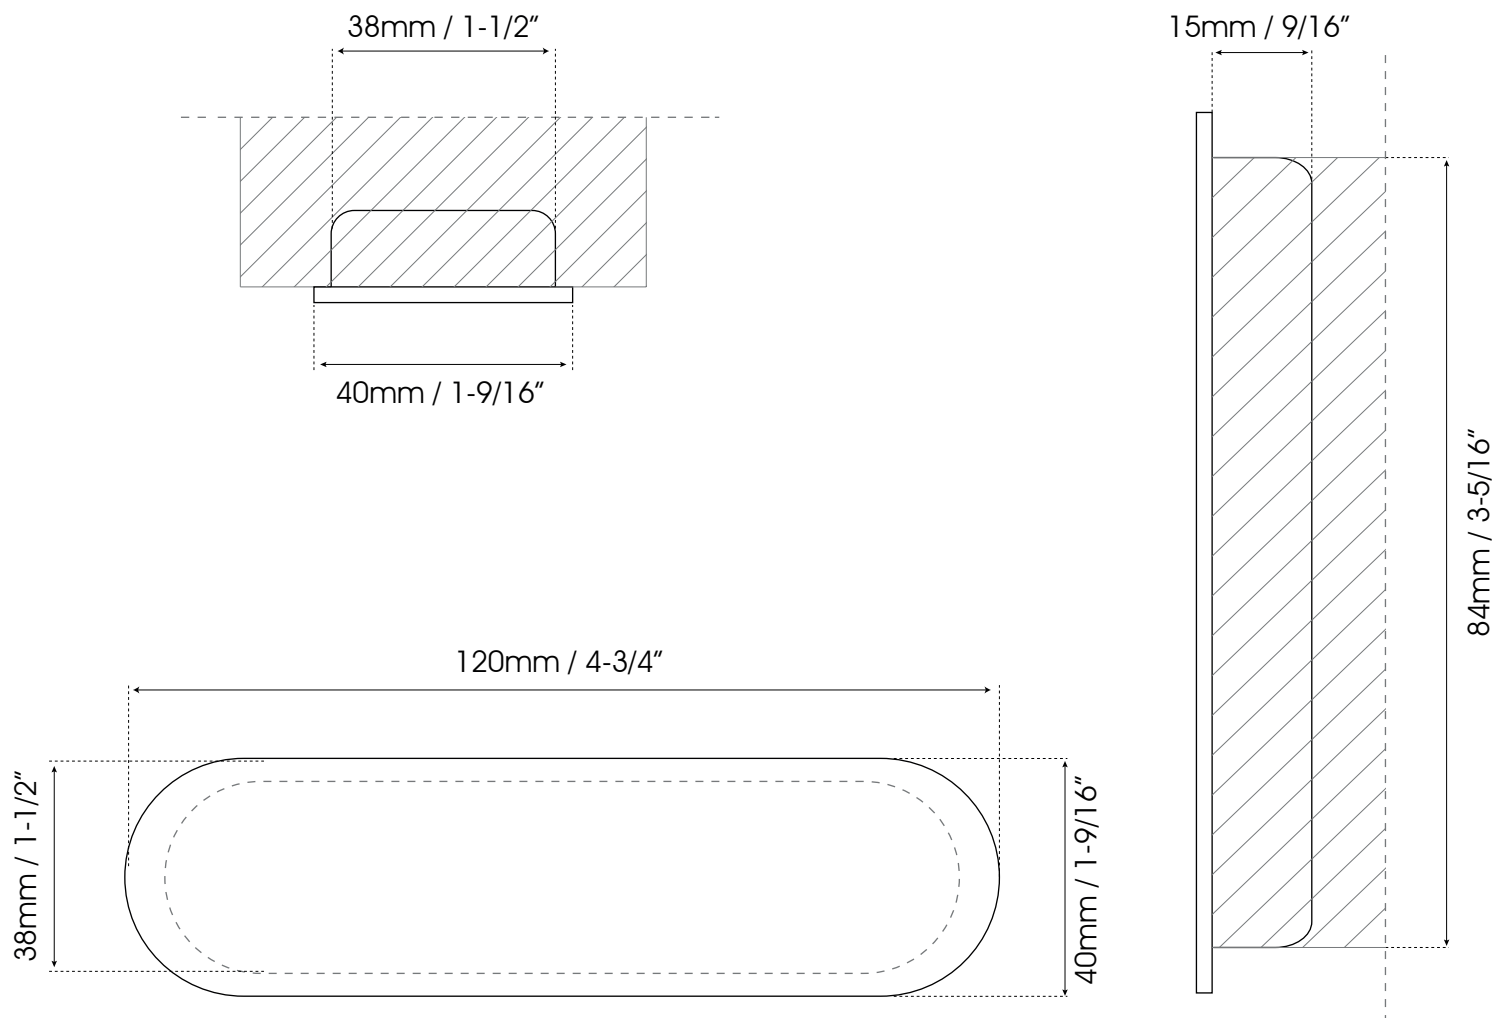

FLUSH PULL

Cutting guide
WFH203

Unscalable format

Apply polyurethane adhesive