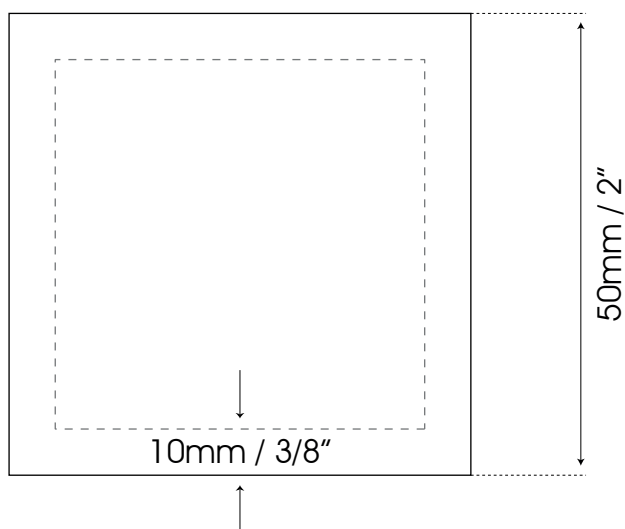

FLUSH PULL

Cutting guide
WFH113X50

Unscalable format

Apply polyurethane
adhesive