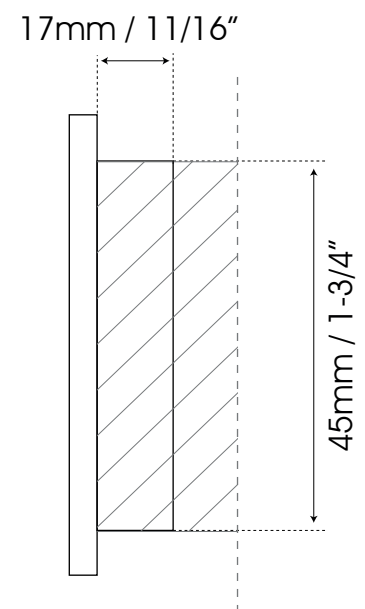

FLUSH PULL

Cutting guide
WFH113X50

Unscalable format

Apply polyurethane
adhesive