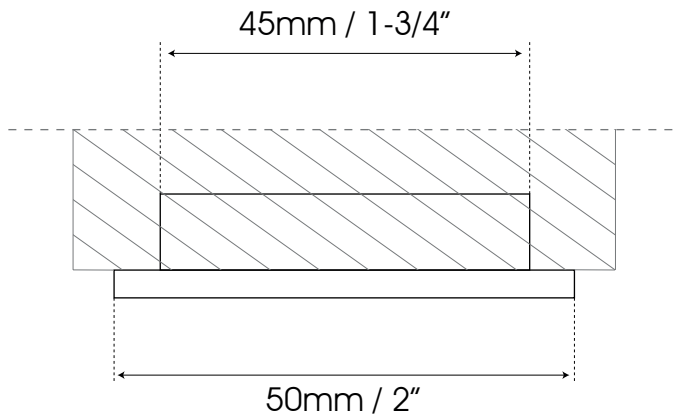

FLUSH PULL

Cutting guide
WFH113X50

Unscalable format

Apply polyurethane
adhesive