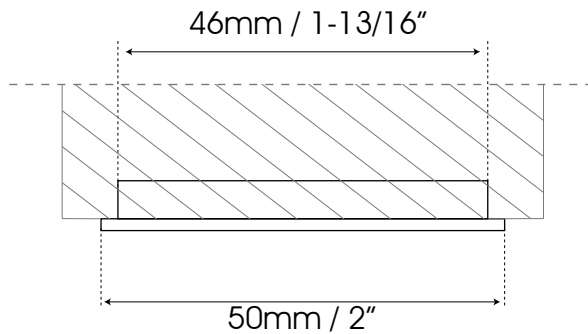

FLUSH PULL

Cutting guide
WFH111X50

Unscalable format

Apply polyurethane
adhesive