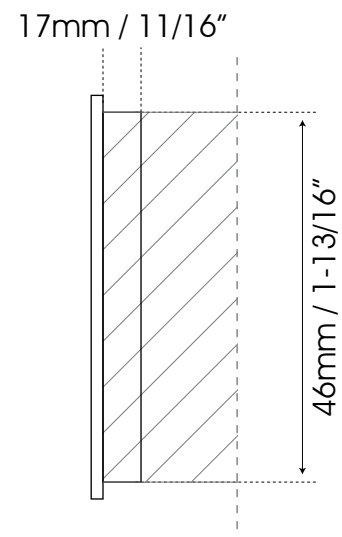

FLUSH PULL

Cutting guide
WFH111X50

Unscalable format

Apply polyurethane
adhesive