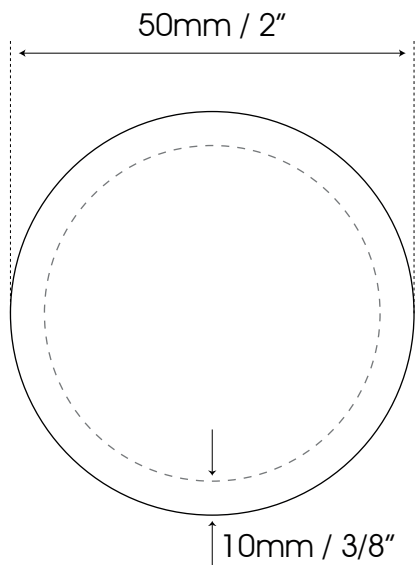

FLUSH PULL

Cutting guide
WFH111X50

Unscalable format

Apply polyurethane
adhesive