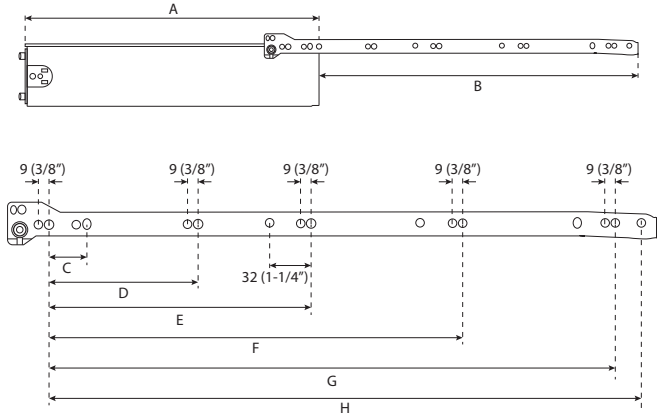

SLIDES

SLIDING FOR KITCHEN H86mm

Installation Guide

Unscalable format

12E

CODE/ CÓDIGO	COLOR	A	B	C	D	E	F	G	H	
12E140A	White /Blanco	13-3/4" / 350mm	10-9/16" / 269mm	1-1/4" / 32mm	5-1/16" / 128mm	8-13/16" / 224mm	-	-	-	10
12E180A	White /Blanco	17-11/16" / 450mm	14-1/8" / 358mm	1-1/4" / 32mm	5-1/16" / 128mm	8-13/16" / 224mm	13-7/8" / 352mm	-	-	10
12E200A	White /Blanco	19-11/16" / 500mm	15-11/16" / 399mm	1-1/4" / 32mm	5-1/16" / 128mm	8-13/16" / 224mm	13-7/8" / 352mm	17-5/8" / 448mm	-	10
12E220A	White /Blanco	21-5/8" / 550mm	17-7/16" / 443mm	1-1/4" / 32mm	5-1/16" / 128mm	8-13/16" / 224mm	13-7/8" / 352mm	17-5/8" / 448mm	18-7/8" / 480mm	10
12E180C	Gray /Gris	17-11/16" / 450mm	14-1/8" / 358mm	1-1/4" / 32mm	5-1/16" / 128mm	8-13/16" / 224mm	13-7/8" / 352mm	-	-	10
12E200C	Gray /Gris	19-11/16" / 500mm	15-11/16" / 399mm	1-1/4" / 32mm	5-1/16" / 128mm	8-13/16" / 224mm	13-7/8" / 352mm	17-5/8" / 448mm	-	10
12E220C	Gray /Gris	21-5/8" / 550mm	17-7/16" / 443mm	1-1/4" / 32mm	5-1/16" / 128mm	8-13/16" / 224mm	13-7/8" / 352mm	17-5/8" / 448mm	18-7/8" / 480mm	10