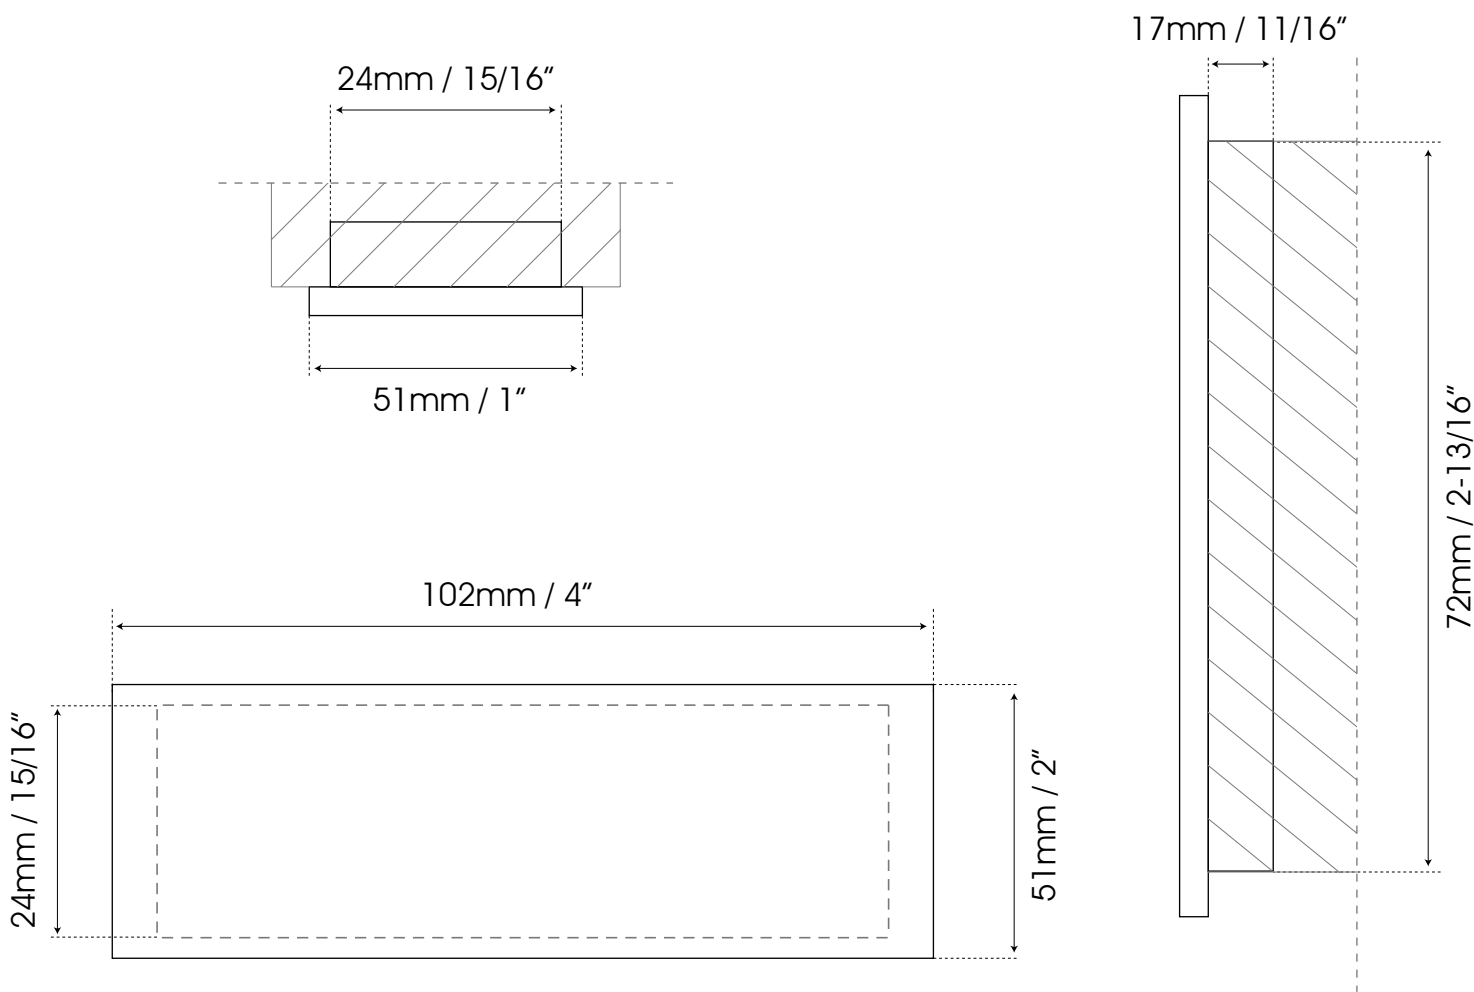

FLUSH PULL

Cutting guide
WFH204C

Unscalable format

Apply polyurethane
adhesive