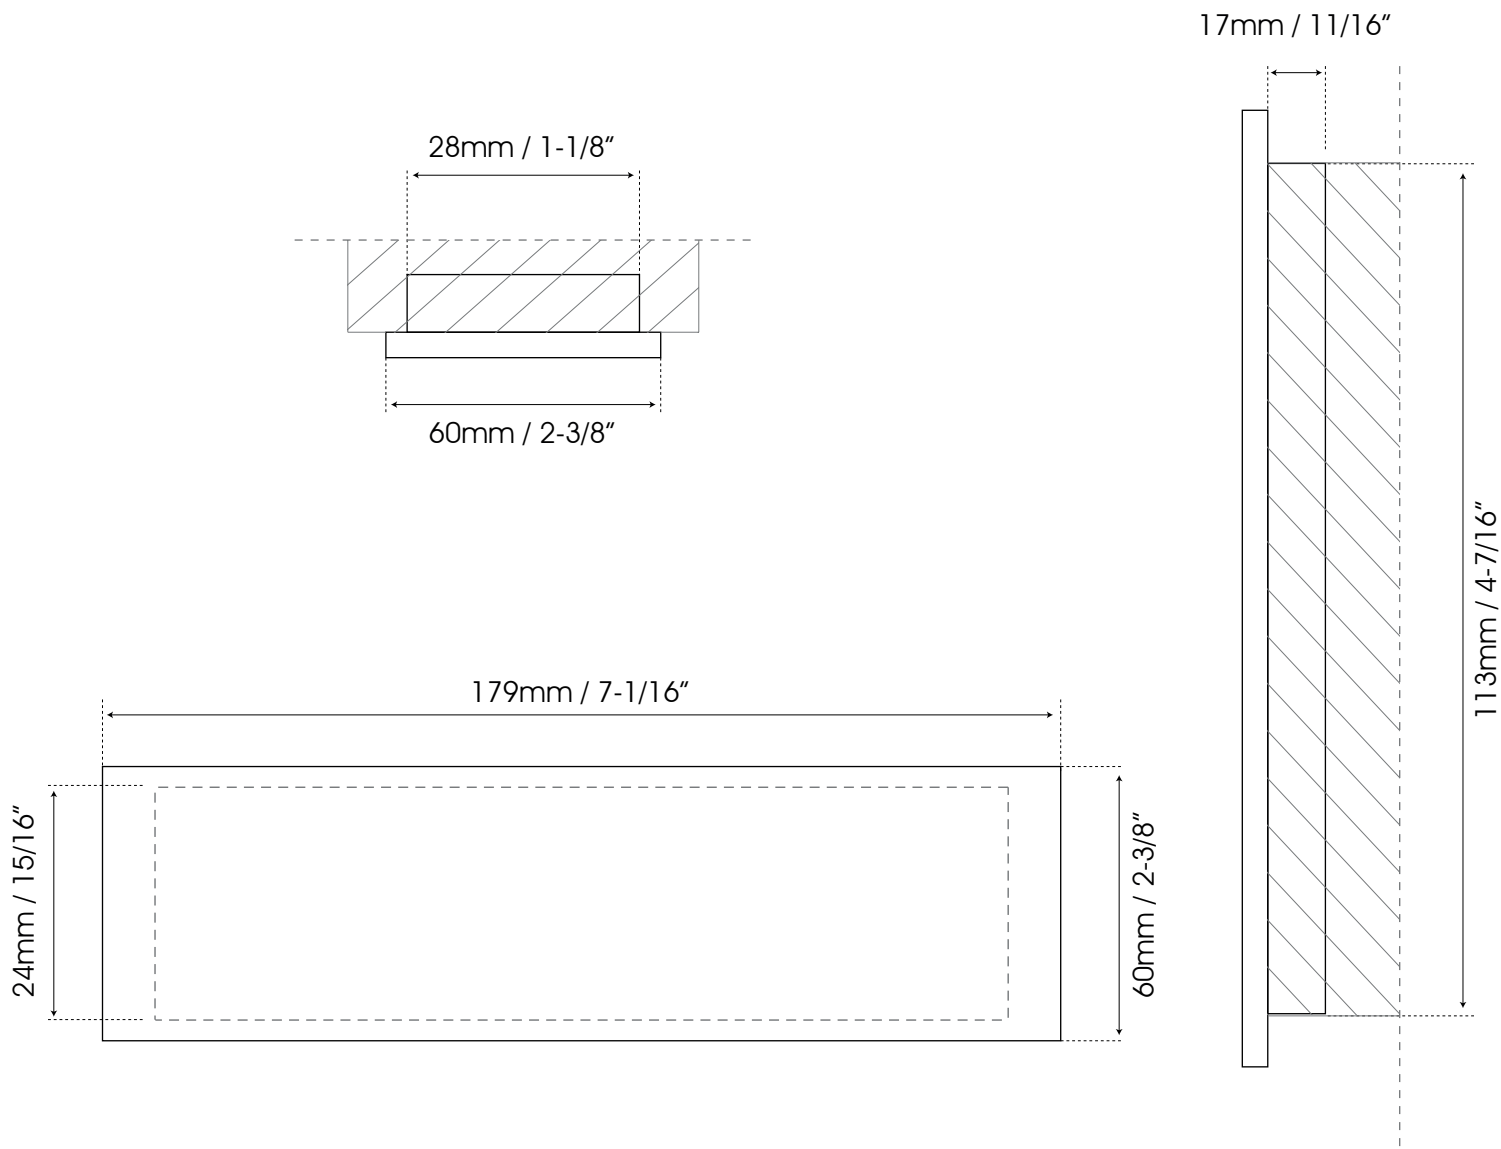

FLUSH PULL

Cutting guide
WFH204G

Unscalable format

Apply polyurethane adhesive