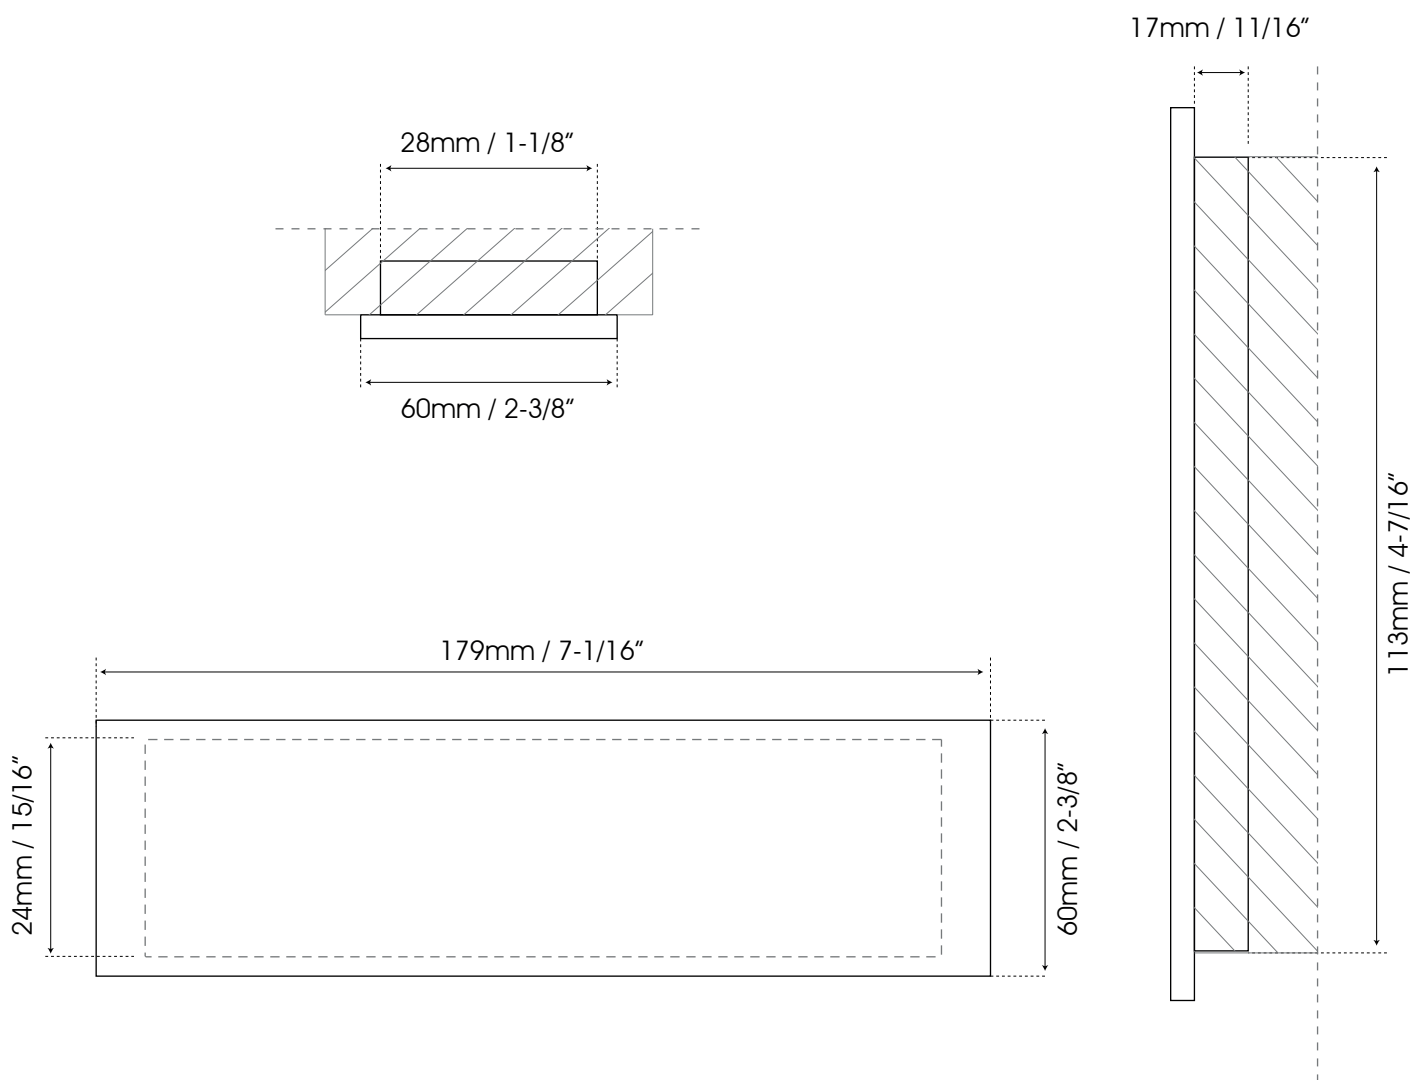

FLUSH PULL

Cutting guide
WFH204G-N

Unscalable format

Apply polyurethane adhesive