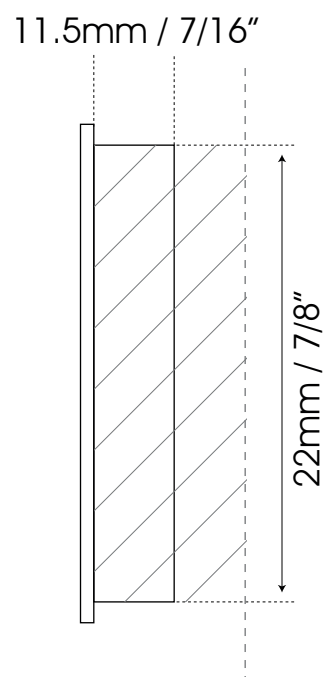

# FLUSH PULL

Cutting guide  
WFH213C

Unscalable format

Apply polyurethane adhesive