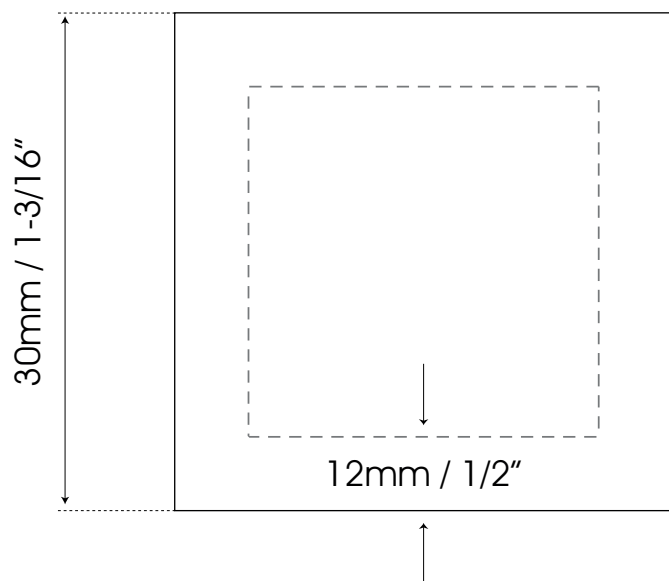

# FLUSH PULL

Cutting guide  
WFH213C

Unscalable format

Apply polyurethane adhesive