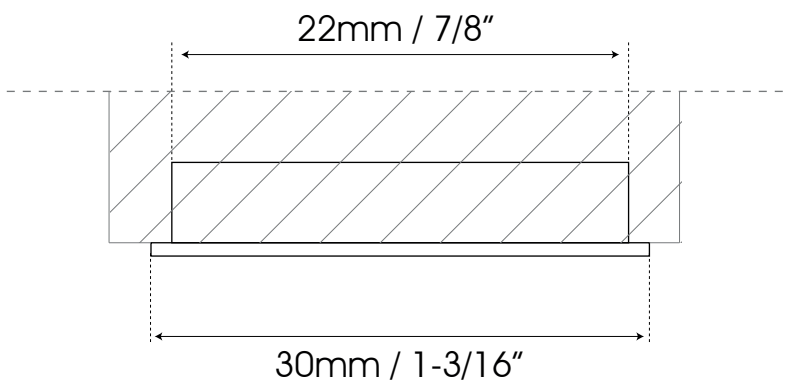

# FLUSH PULL

Cutting guide  
WFH213C

Unscalable format

Apply polyurethane adhesive