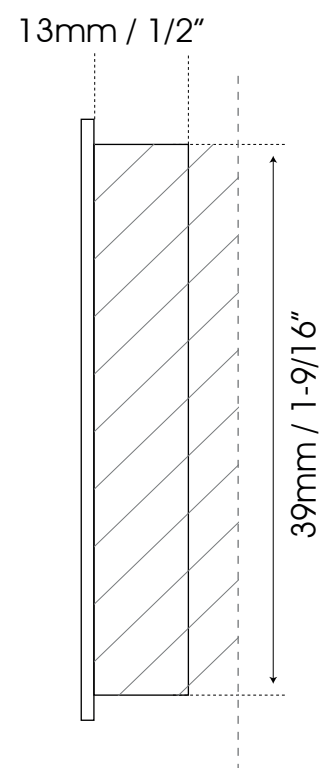

# FLUSH PULL

Cutting guide  
WFH213M

Unscalable format

Apply polyurethane adhesive