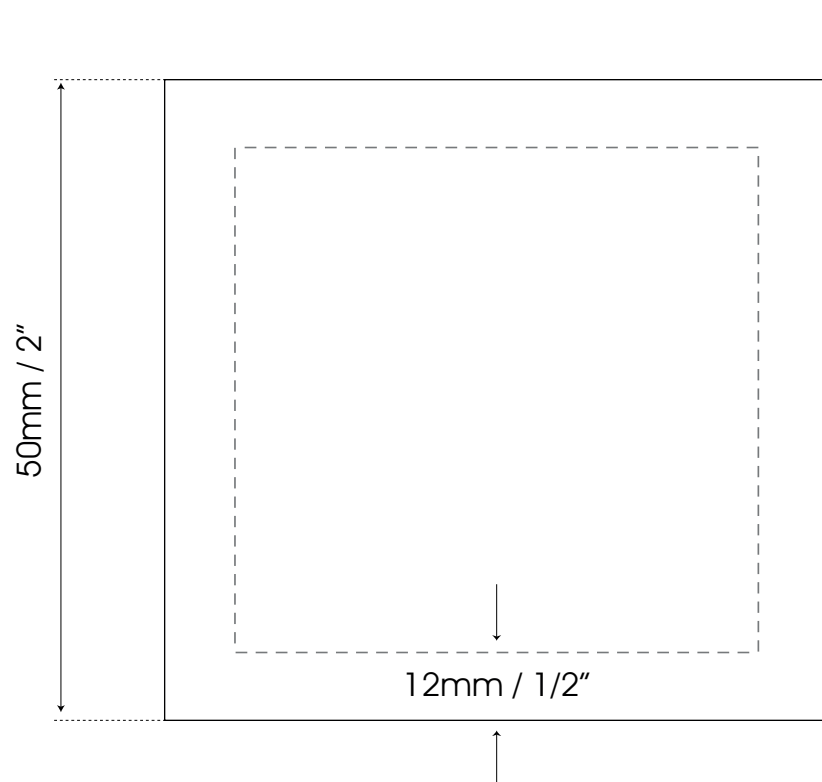

# FLUSH PULL

Cutting guide  
WFH213M

Unscalable format

Apply polyurethane adhesive