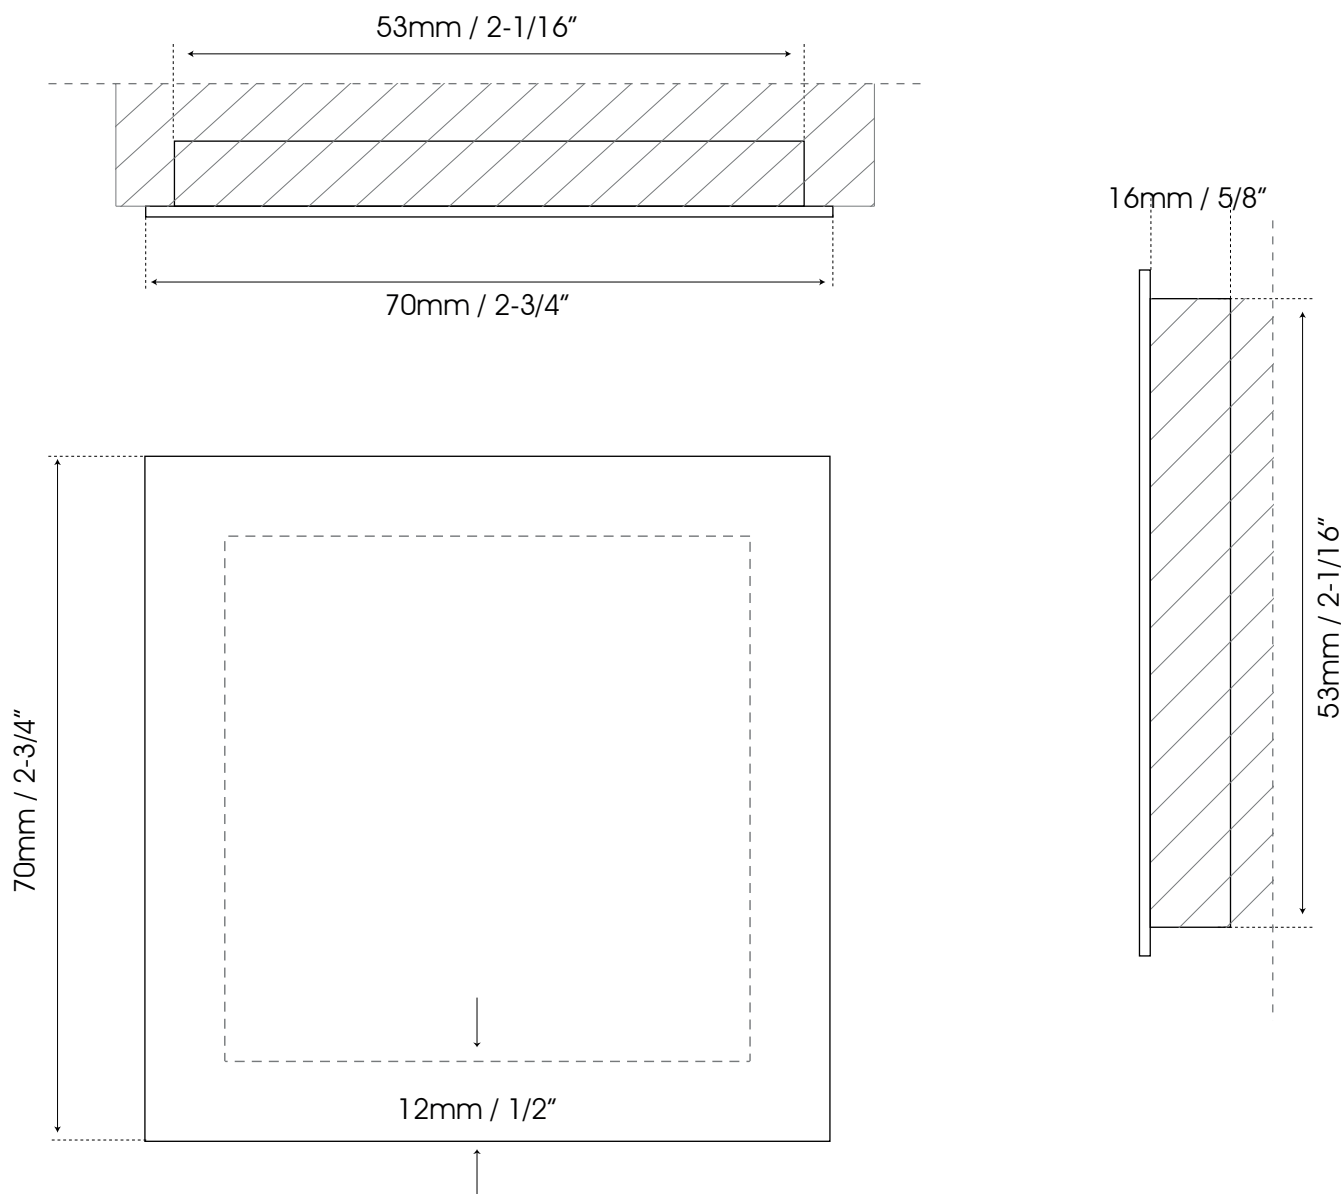

FLUSH PULL

Cutting guide
WFH213G

Unscalable format

Apply polyurethane adhesive