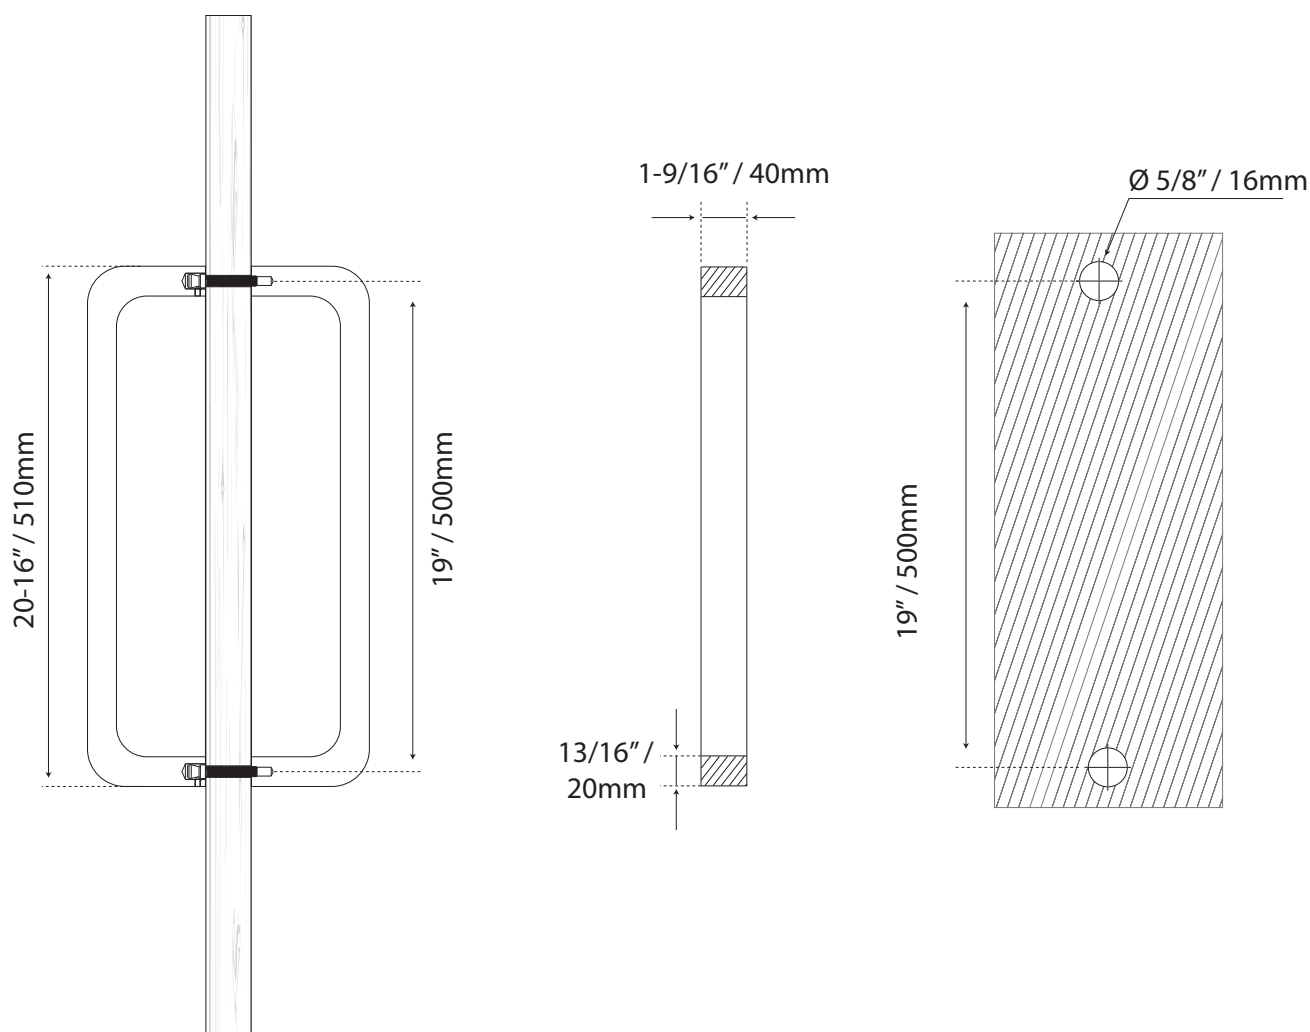

DOOR PULL HANDLES

PULL HANDLE BACK-TO-BACK

Cod.CHCP030-500SSS

Cutting guide

Unscaled format