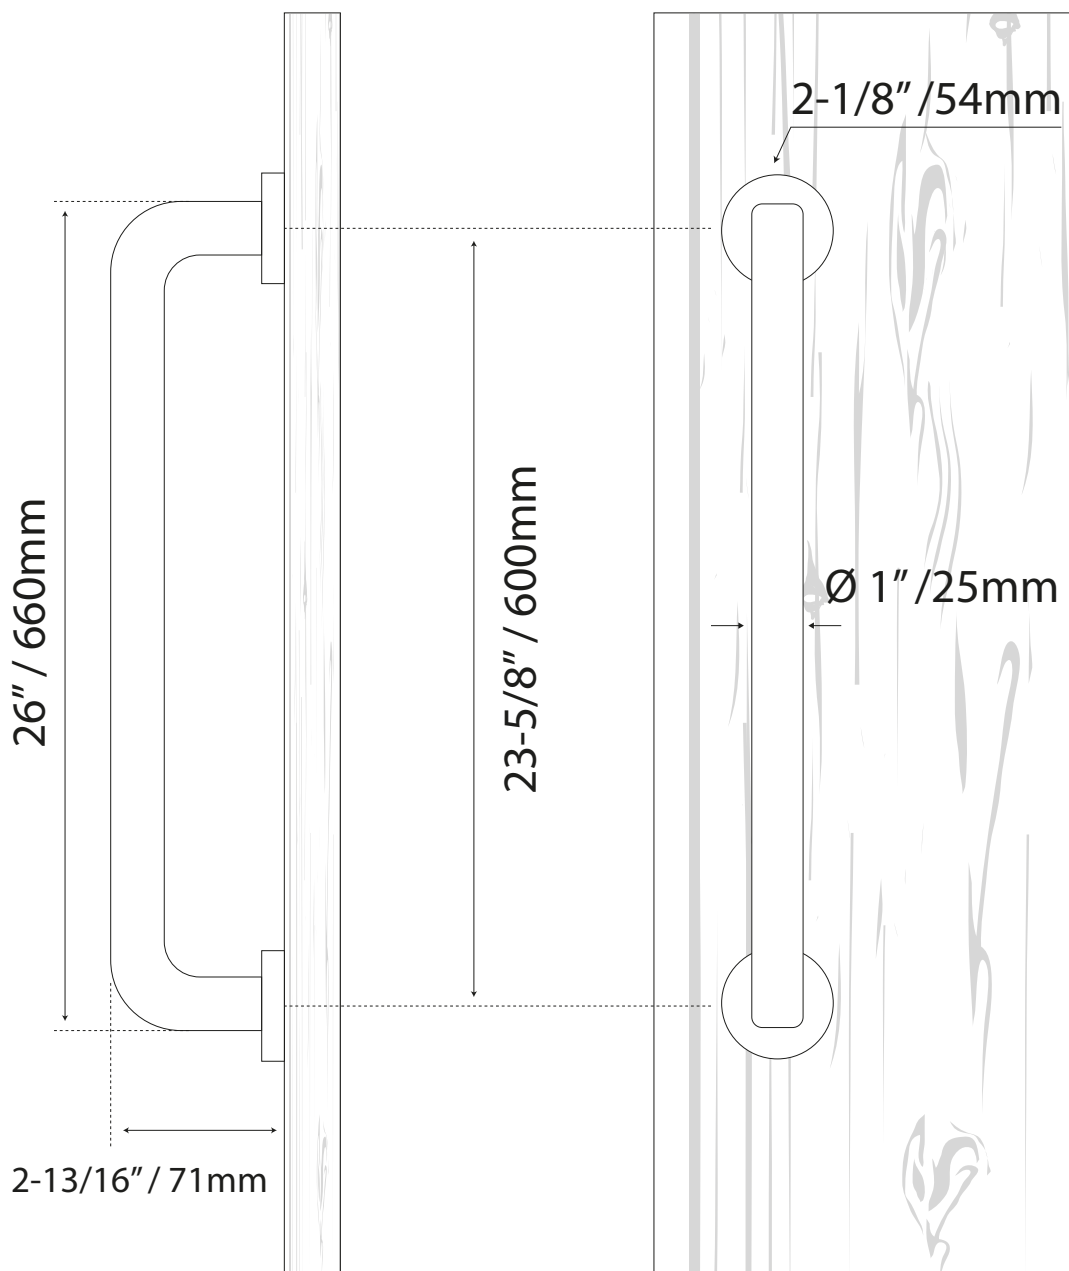

LADDER PULL HANDLES

ROUND PULL HANDLE SINGLE-SIDED SATIN
MAN-1

COD. CHC009-600
Drilling guide

unscaled format