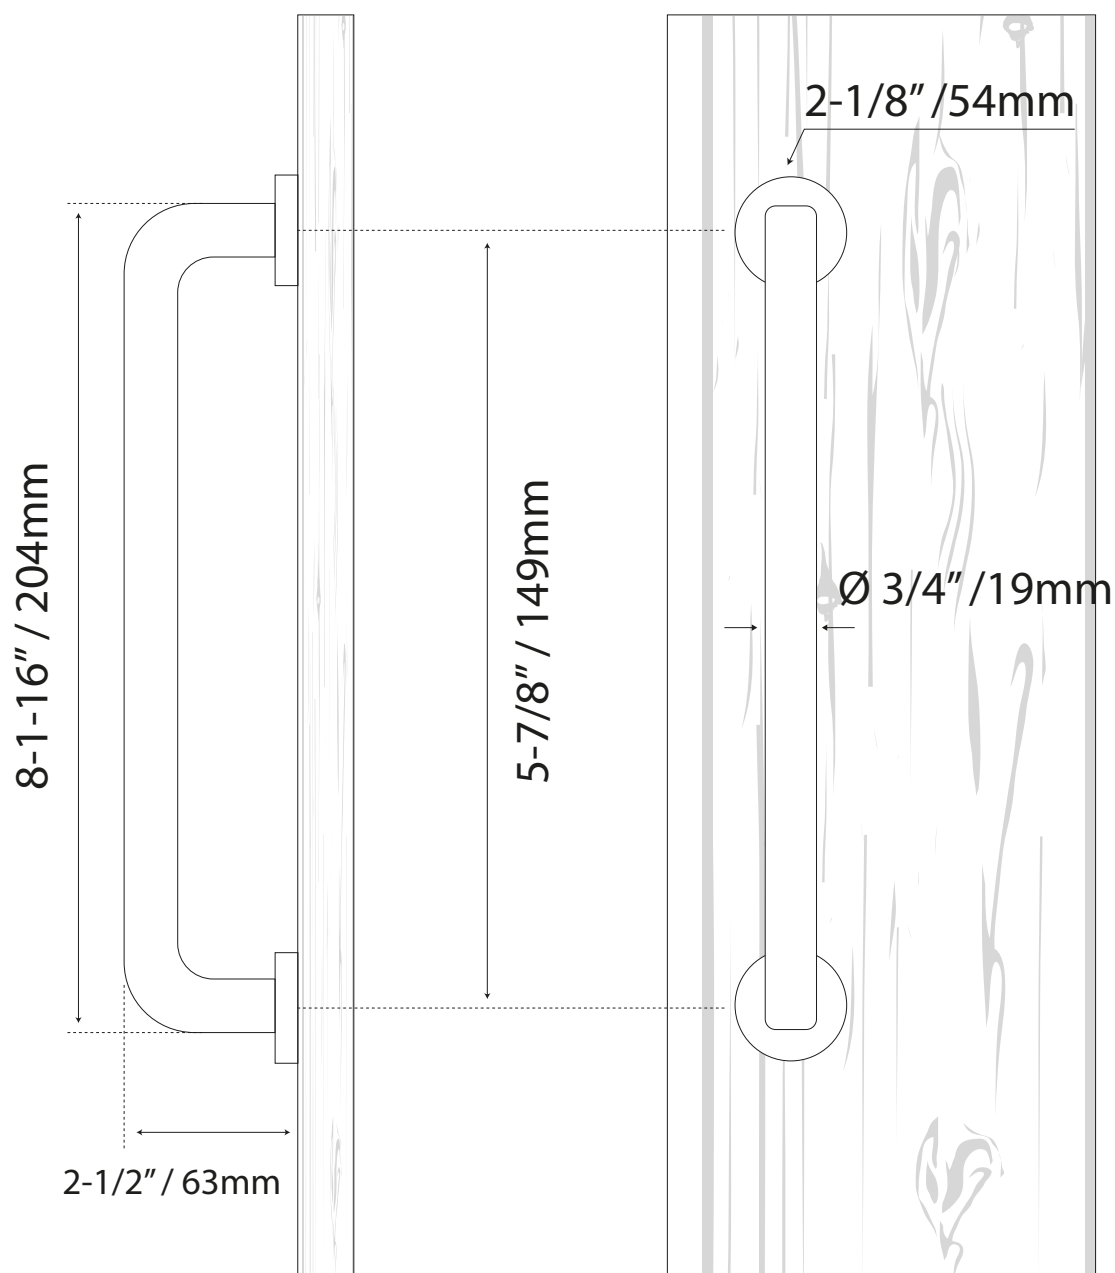

# LADDER PULL HANDLES

ROUND PULL HANDLE SINGLE-SIDED SATIN  
MAN-1

COD. MAN-1/150  
Drilling guide

unscaled format