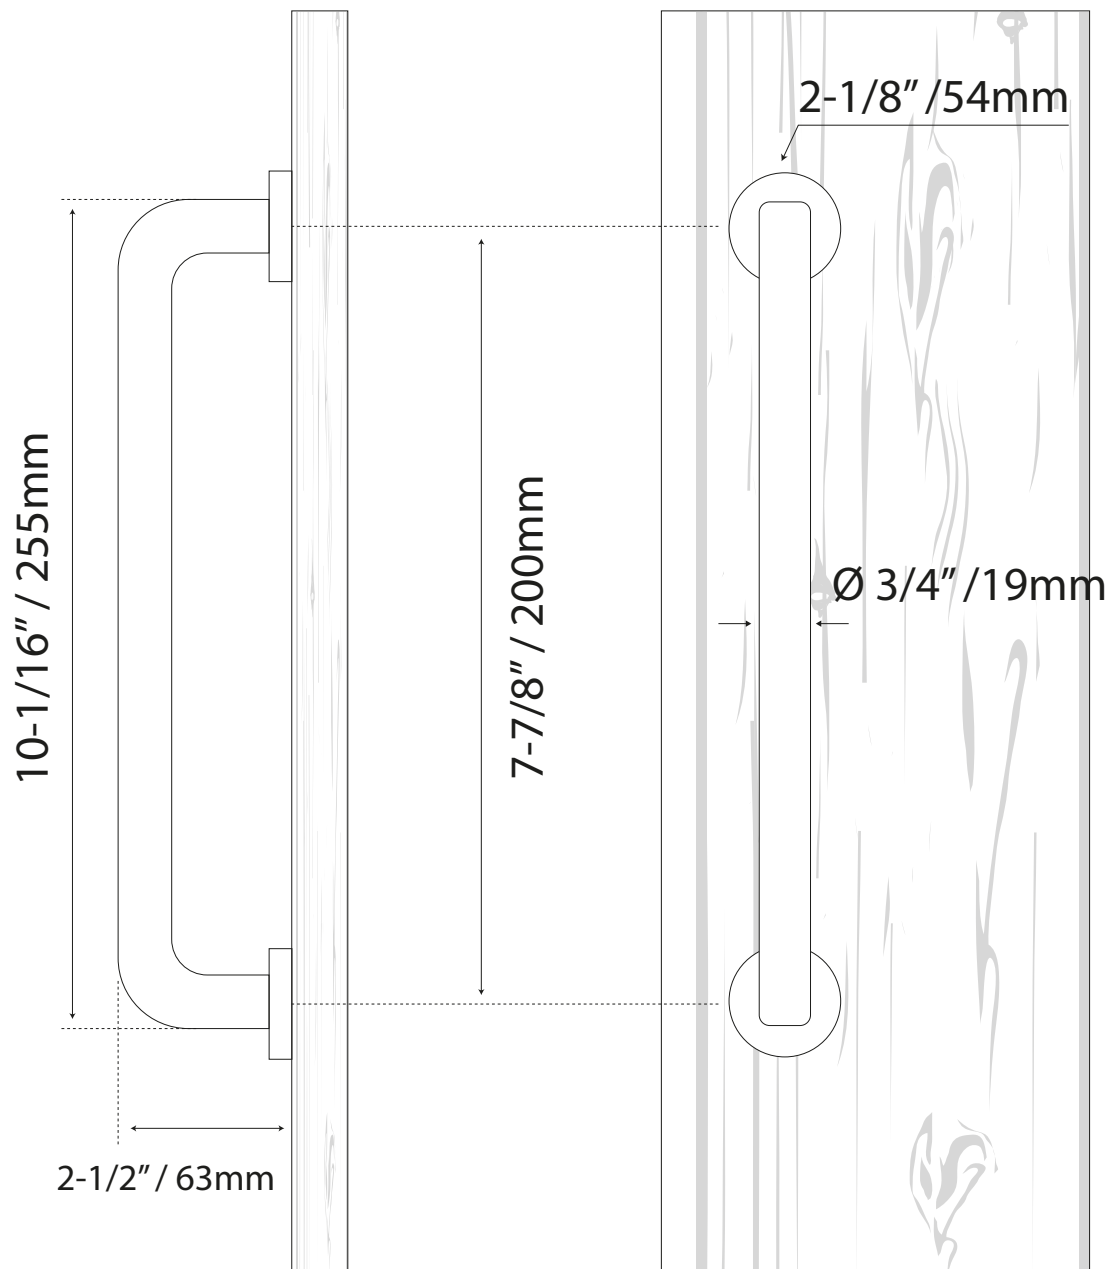

LADDER PULL HANDLES

ROUND PULL HANDLE SINGLE-SIDED SATIN
MAN-1

COD. MAN-1/200
Drilling guide

unscaled format