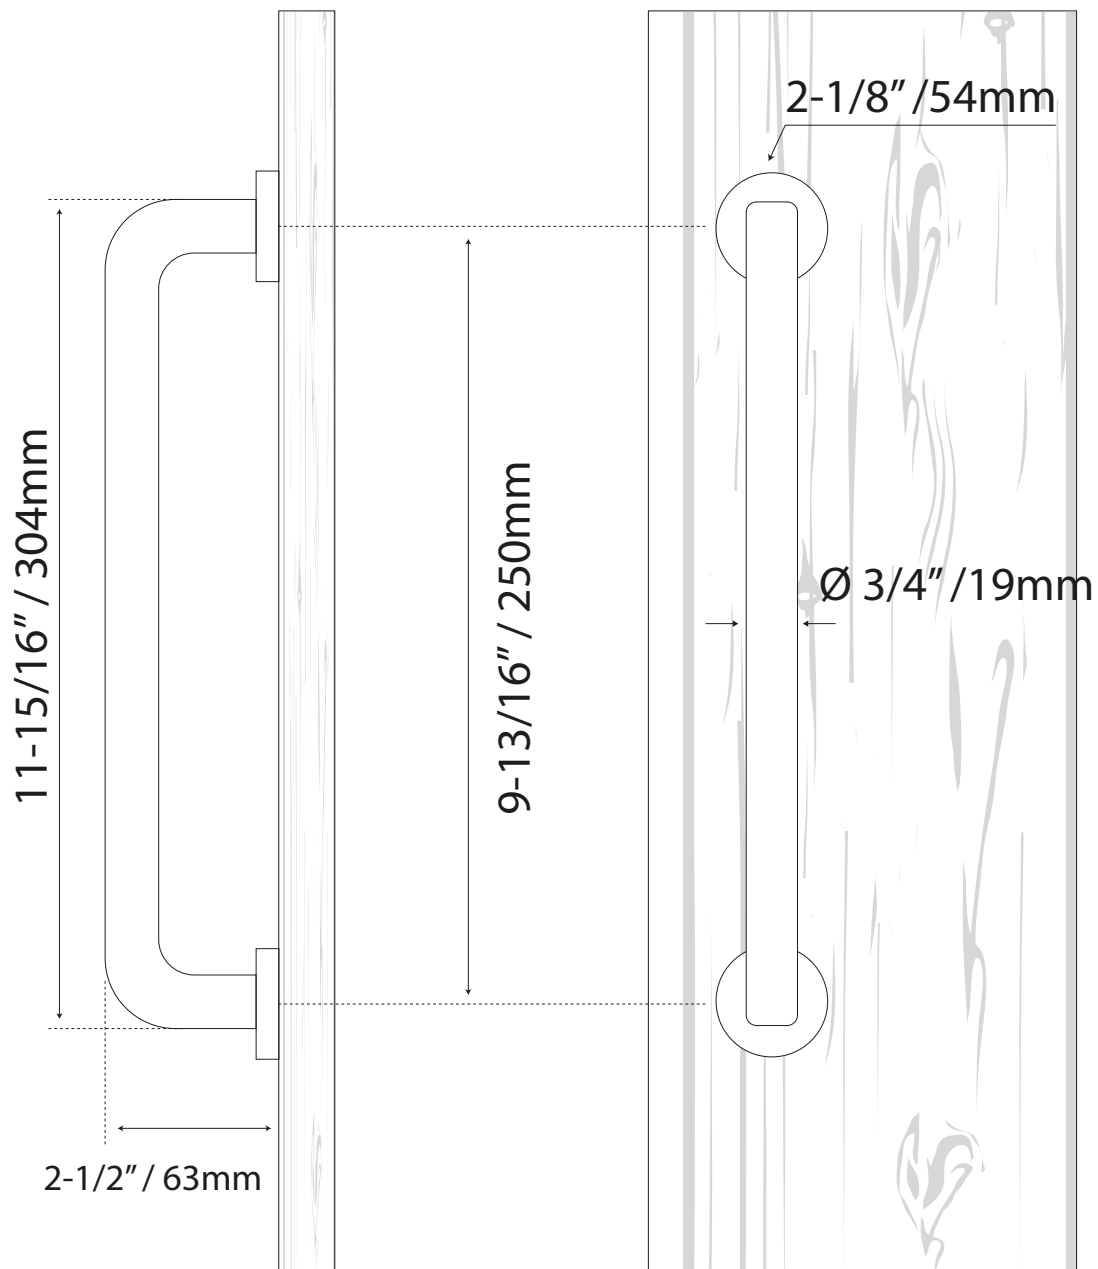

# LADDER PULL HANDLES

ROUND PULL HANDLE SINGLE-SIDED SATIN  
MAN-1

COD. MAN-1/250  
Drilling guide

unscaled format