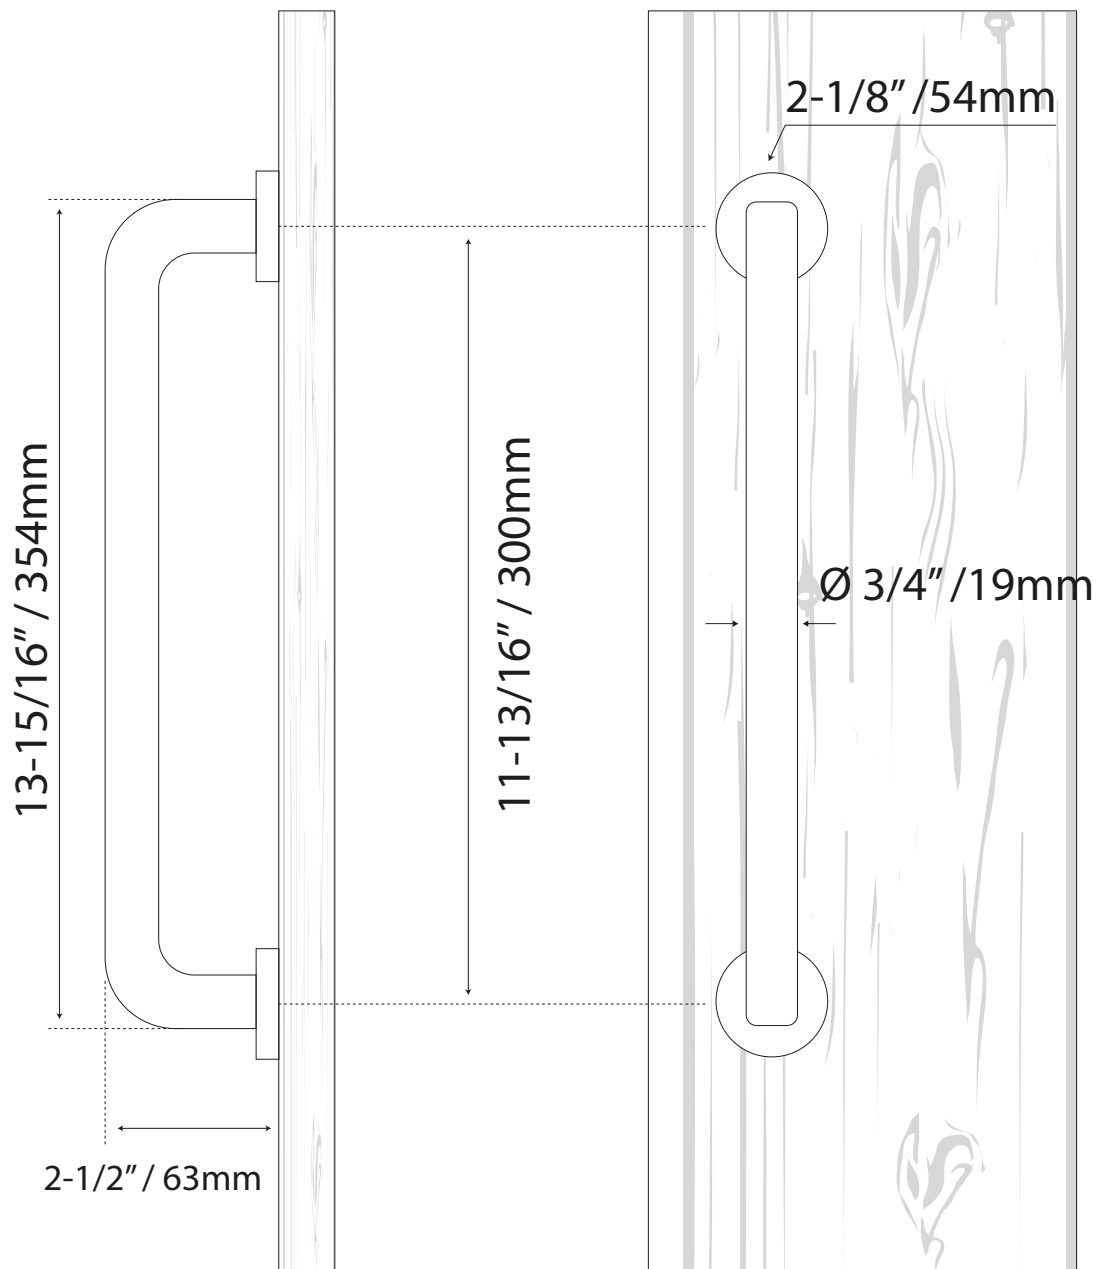

LADDER PULL HANDLES

ROUND PULL HANDLE SINGLE-SIDED SATIN
MAN-1

COD. MAN-1/300
Drilling guide

unscaled format