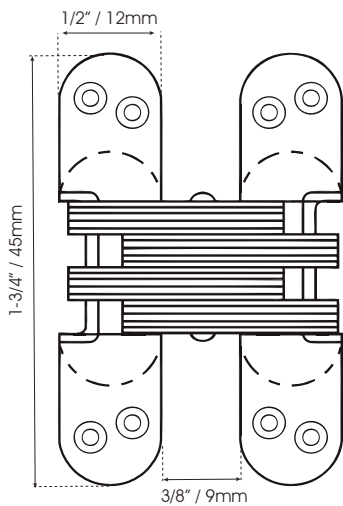

HINGES & PIVOTS

CONCEALED HINGE

COD. BC4513

Cutting guide

unscaled format

Data sheet

Door Cutting

Frame