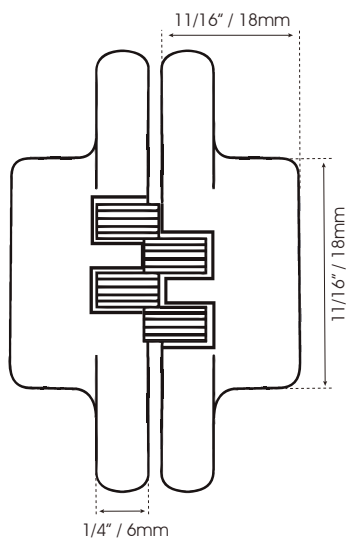

HINGES & PIVOTS

CONCEALED HINGE

COD. BC4513

Cutting guide

unscaled format

Data sheet

Door Cutting

Frame