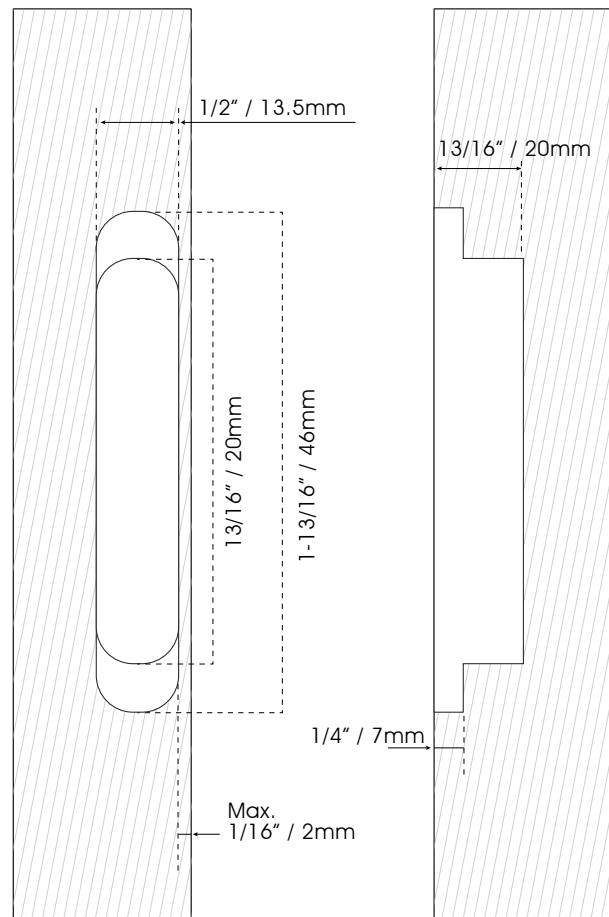

HINGES & PIVOTS

CONCEALED HINGE

COD. BC4513

Cutting guide

unscaled format

Data sheet

Door Cutting

Frame