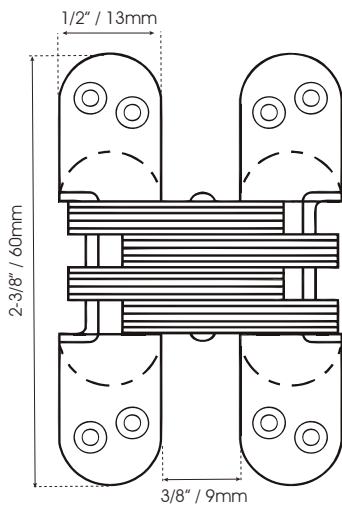

HINGES & PIVOTS

CONCEALED HINGE

COD. BC6013

Cutting guide

unscaled format

Data sheet

Door Cutting

Frame