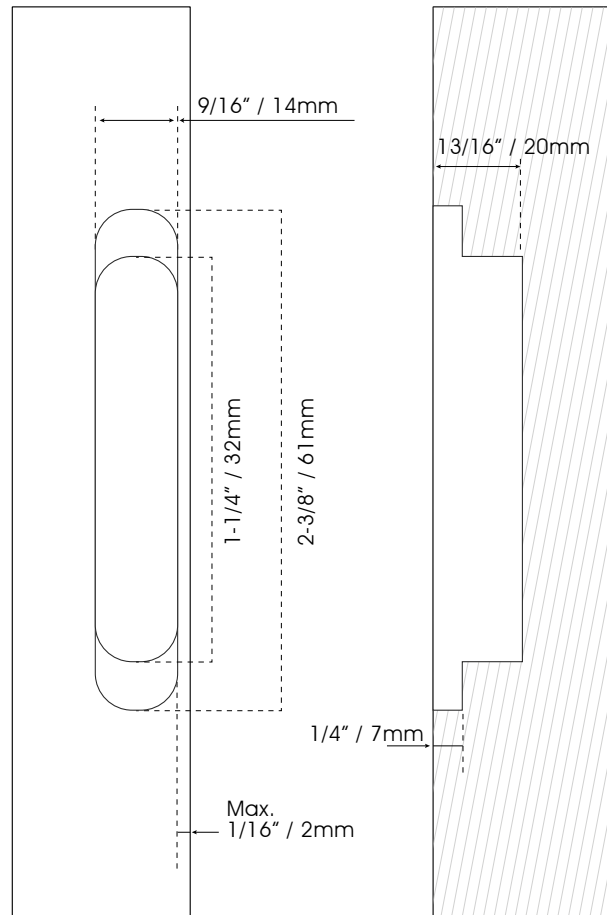

HINGES & PIVOTS

CONCEALED HINGE

COD. BC6013

Cutting guide

unscaled format

Data sheet

Door Cutting

Frame