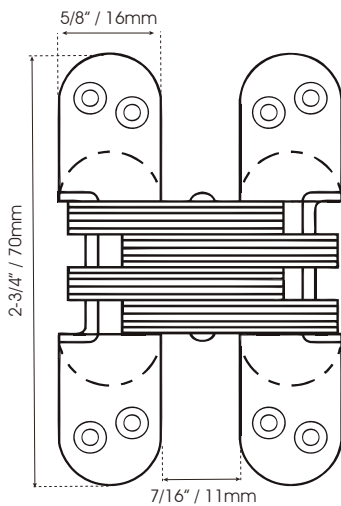

HINGES & PIVOTS

CONCEALED HINGE

COD. BC7016

Cutting guide

unscaled format

Data sheet

Door Cutting

Frame