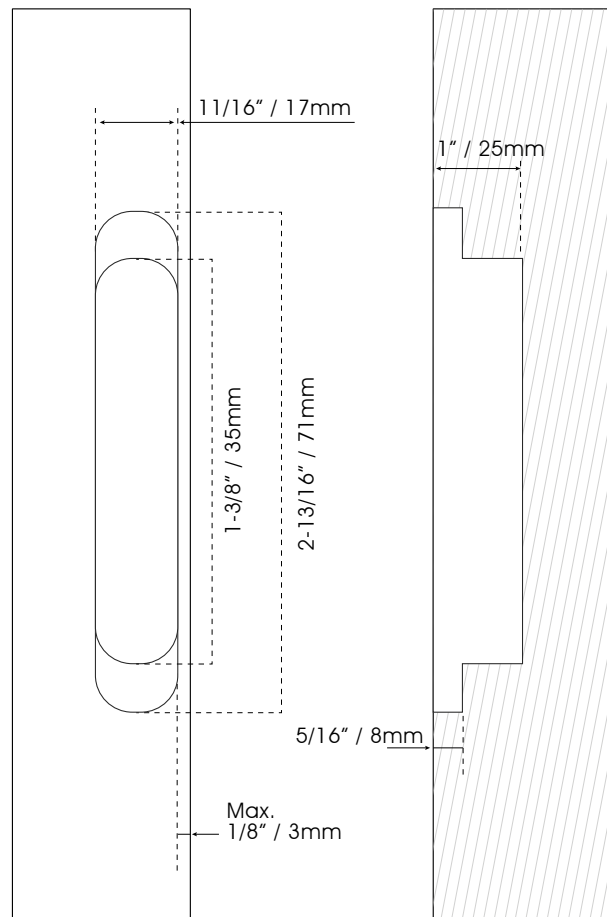

HINGES & PIVOTS

CONCEALED HINGE

COD. BC7016

Cutting guide

unscaled format

Data sheet

Door Cutting

Frame