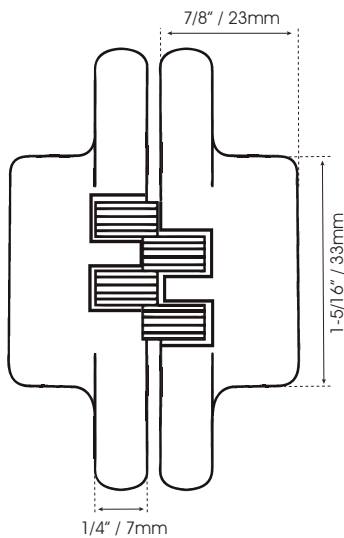

HINGES & PIVOTS

CONCEALED HINGE

COD. BC7016

Cutting guide

unscaled format

Data sheet

Door Cutting

Frame