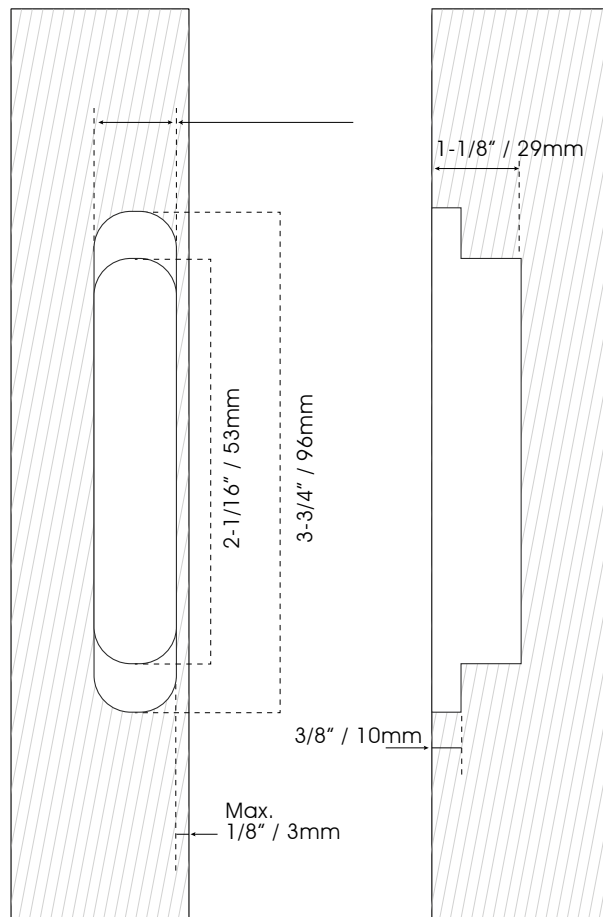

HINGES & PIVOTS

CONCEALED HINGE

COD. BC9519

Cutting guide

unscaled format

Data sheet

Door Cutting

Frame