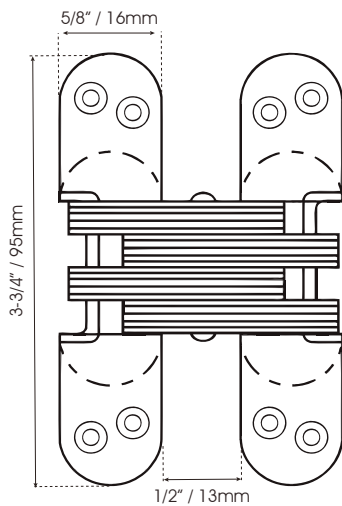

HINGES & PIVOTS

CONCEALED HINGE

COD. BC9519

Cutting guide

unscaled format

Data sheet

Door Cutting

Frame