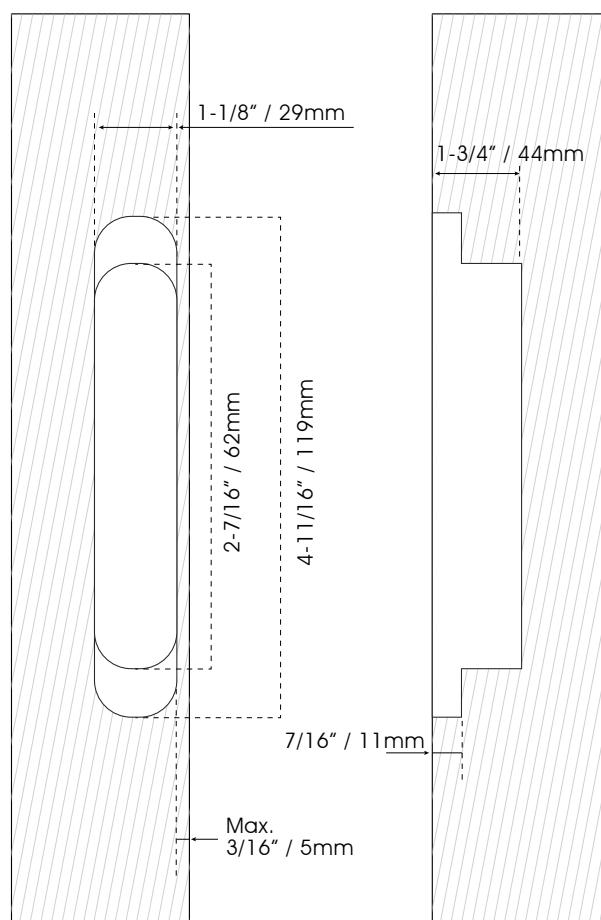

HINGES & PIVOTS

CONCEALED HINGE

COD. BC11828

Cutting guide

unscaled format

Data sheet

Door Cutting

Marco