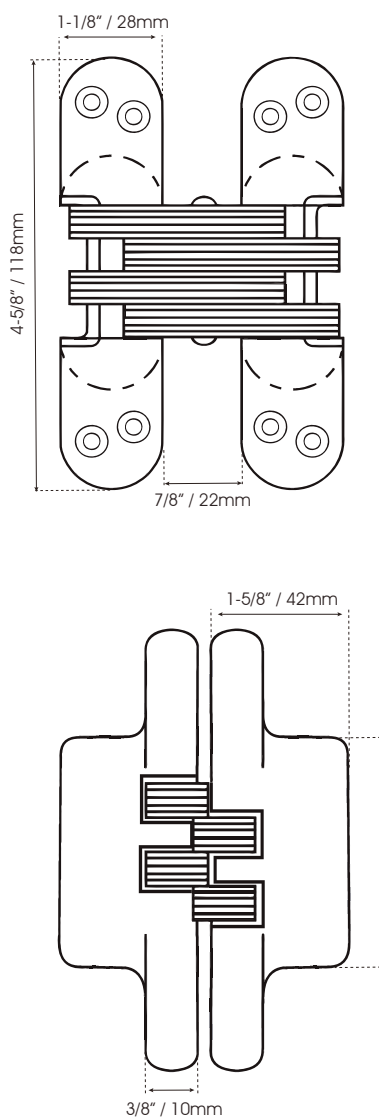

HINGES & PIVOTS

CONCEALED HINGE

COD. BC11828

Cutting guide

unscaled format

Data sheet

Door Cutting

Marco