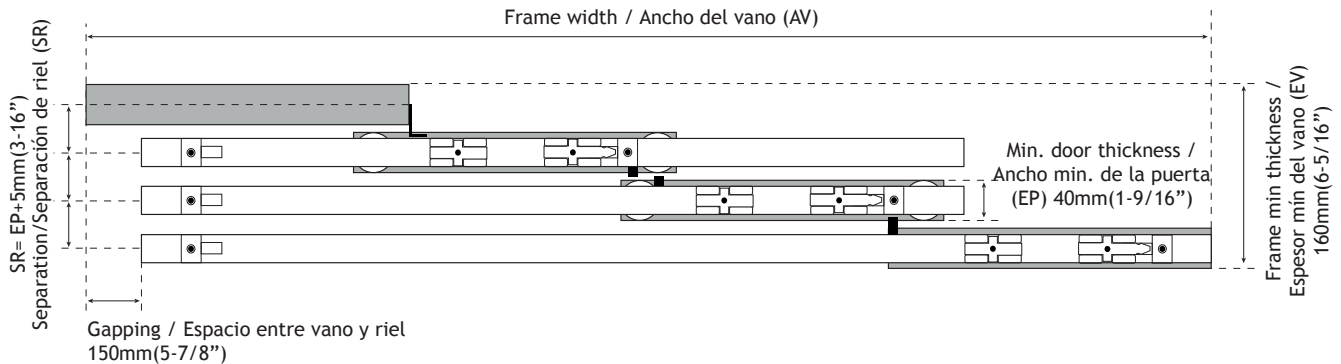

SLIDING DOOR SYSTEM

“MEDIUM DUTY”

Installation Guide

CAR001

Unscaled format

CAR001(Telescopic) “MEDIUM DUTY”

CAR001(Telescópico)

OVERHEAD VIEW /
VISTA PLANA