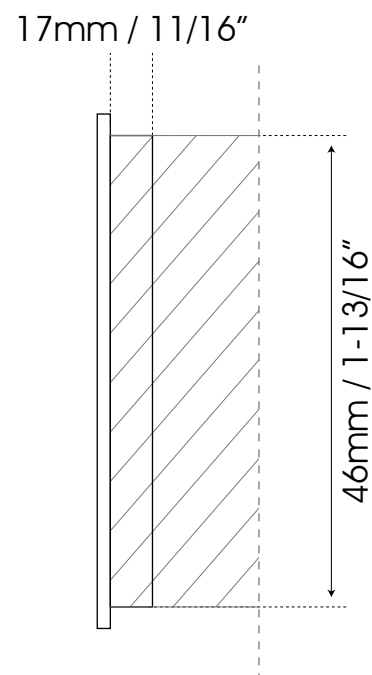

# FLUSH PULL

Cutting guide  
WFH110X75

Unscalable format

Apply polyurethane  
adhesive