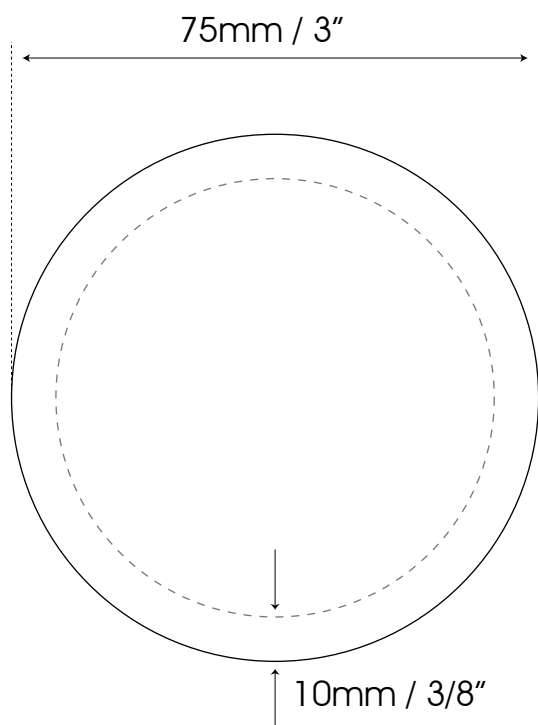

# FLUSH PULL

Cutting guide  
WFH110X75

Unscalable format

Apply polyurethane  
adhesive