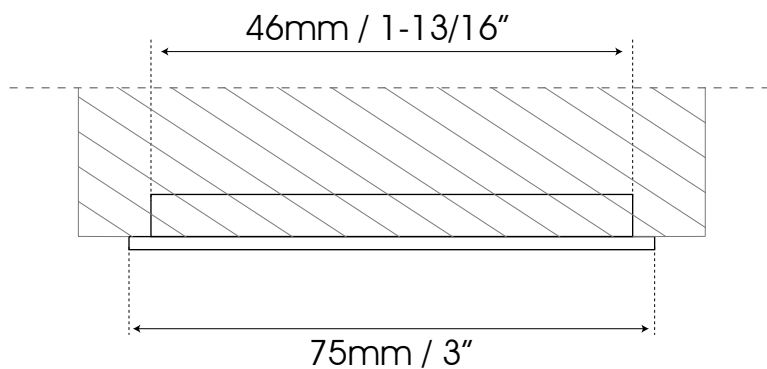

# FLUSH PULL

Cutting guide  
WFH110X75

Unscalable format

Apply polyurethane  
adhesive