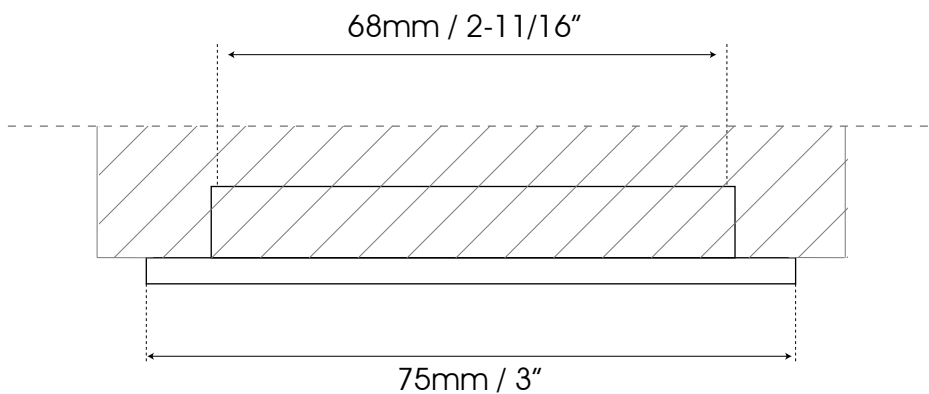

FLUSH PULL

Cutting guide
WFH113X75

Unscalable format

Apply polyurethane
adhesive