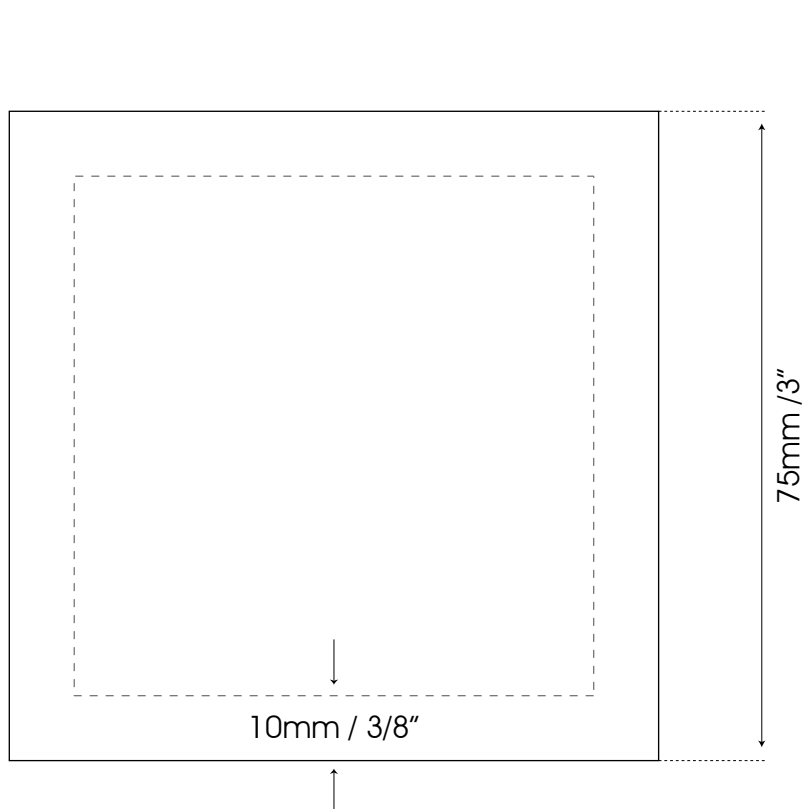

FLUSH PULL

Cutting guide
WFH113X75

Unscalable format

Apply polyurethane
adhesive