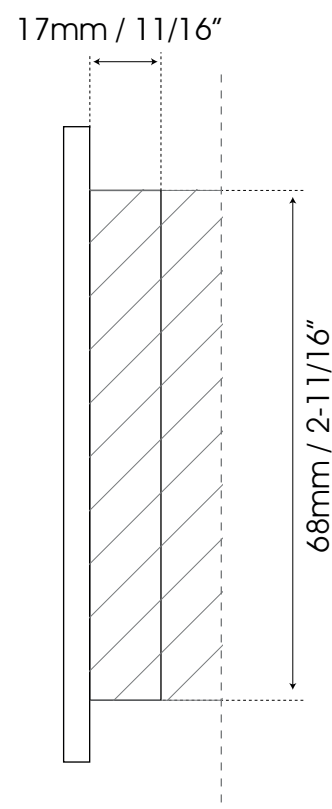

FLUSH PULL

Cutting guide
WFH113X75

Unscalable format

Apply polyurethane
adhesive