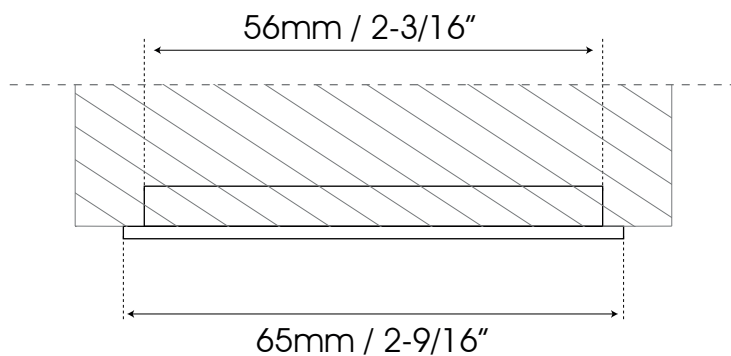

FLUSH PULL

Cutting guide
WFH201

Unscalable format

Apply polyurethane
adhesive