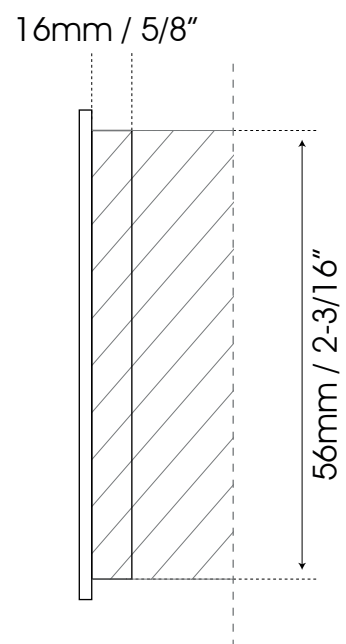

FLUSH PULL

Cutting guide
WFH201

Unscalable format

Apply polyurethane
adhesive