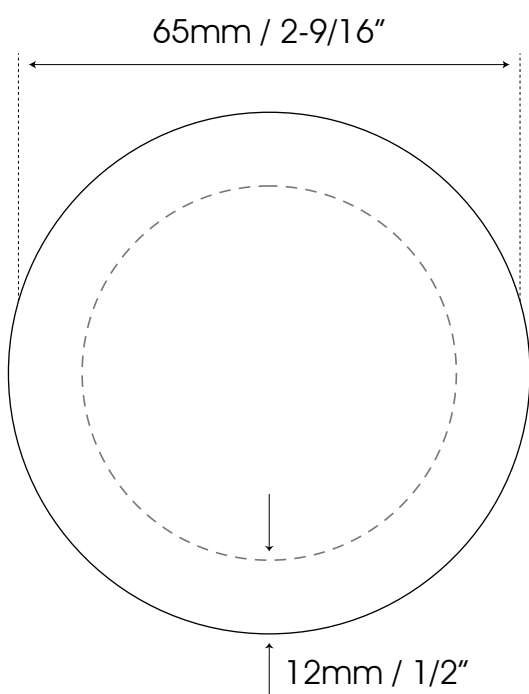

FLUSH PULL

Cutting guide
WFH201

Unscalable format

Apply polyurethane
adhesive