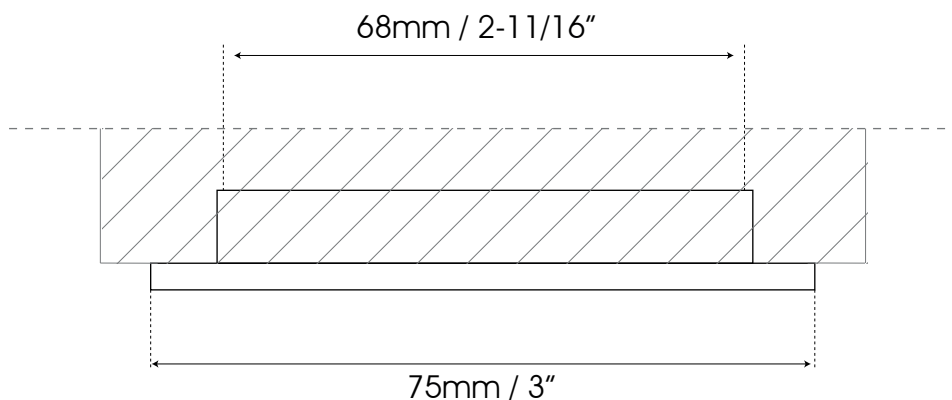

FLUSH PULL

Cutting guide
WFH112X75

Unscalable format

Apply polyurethane adhesive