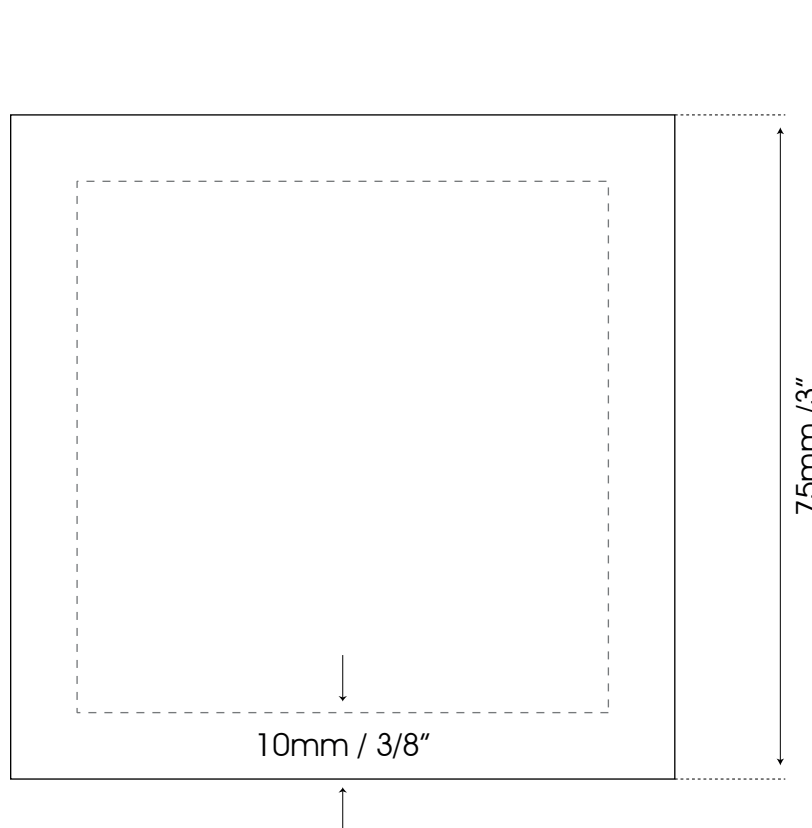

FLUSH PULL

Cutting guide
WFH112X75

Unscalable format

Apply polyurethane adhesive