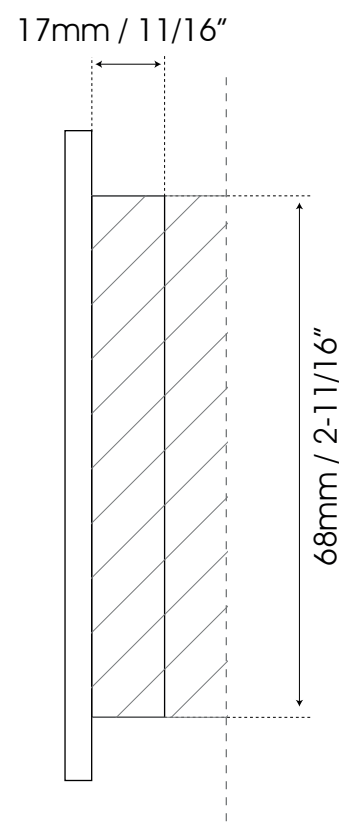

FLUSH PULL

Cutting guide
WFH112X75

Unscalable format

Apply polyurethane adhesive