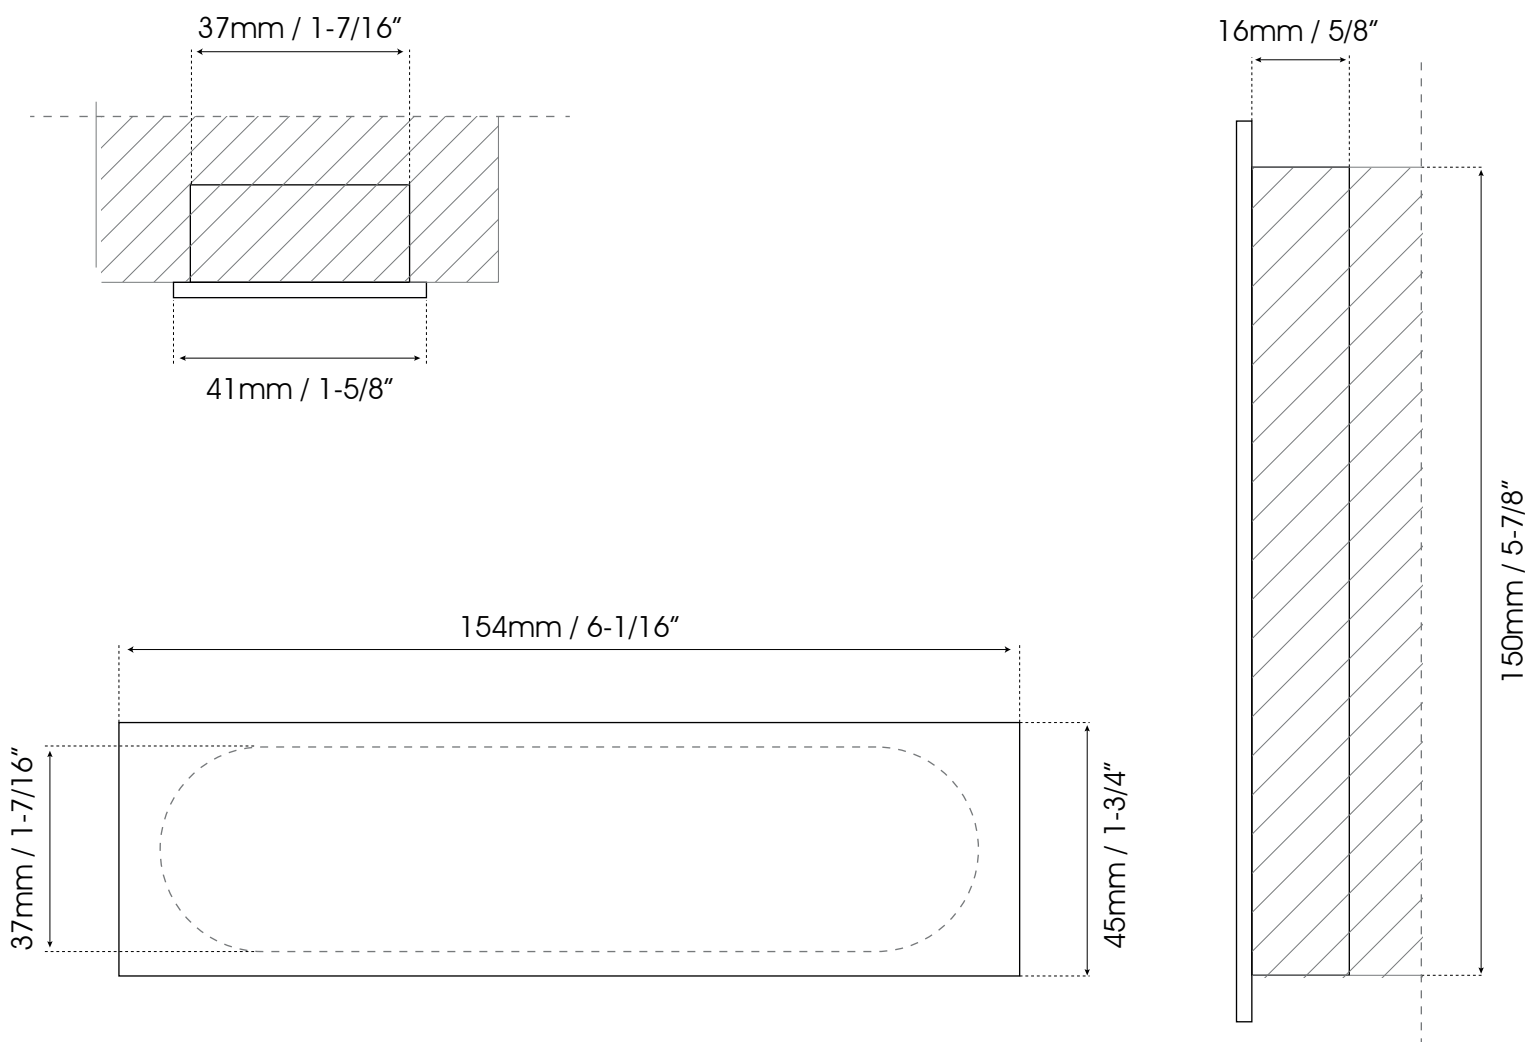

# FLUSH PULL

Cutting guide  
WFH116

Unscalable format

Apply polyurethane adhesive