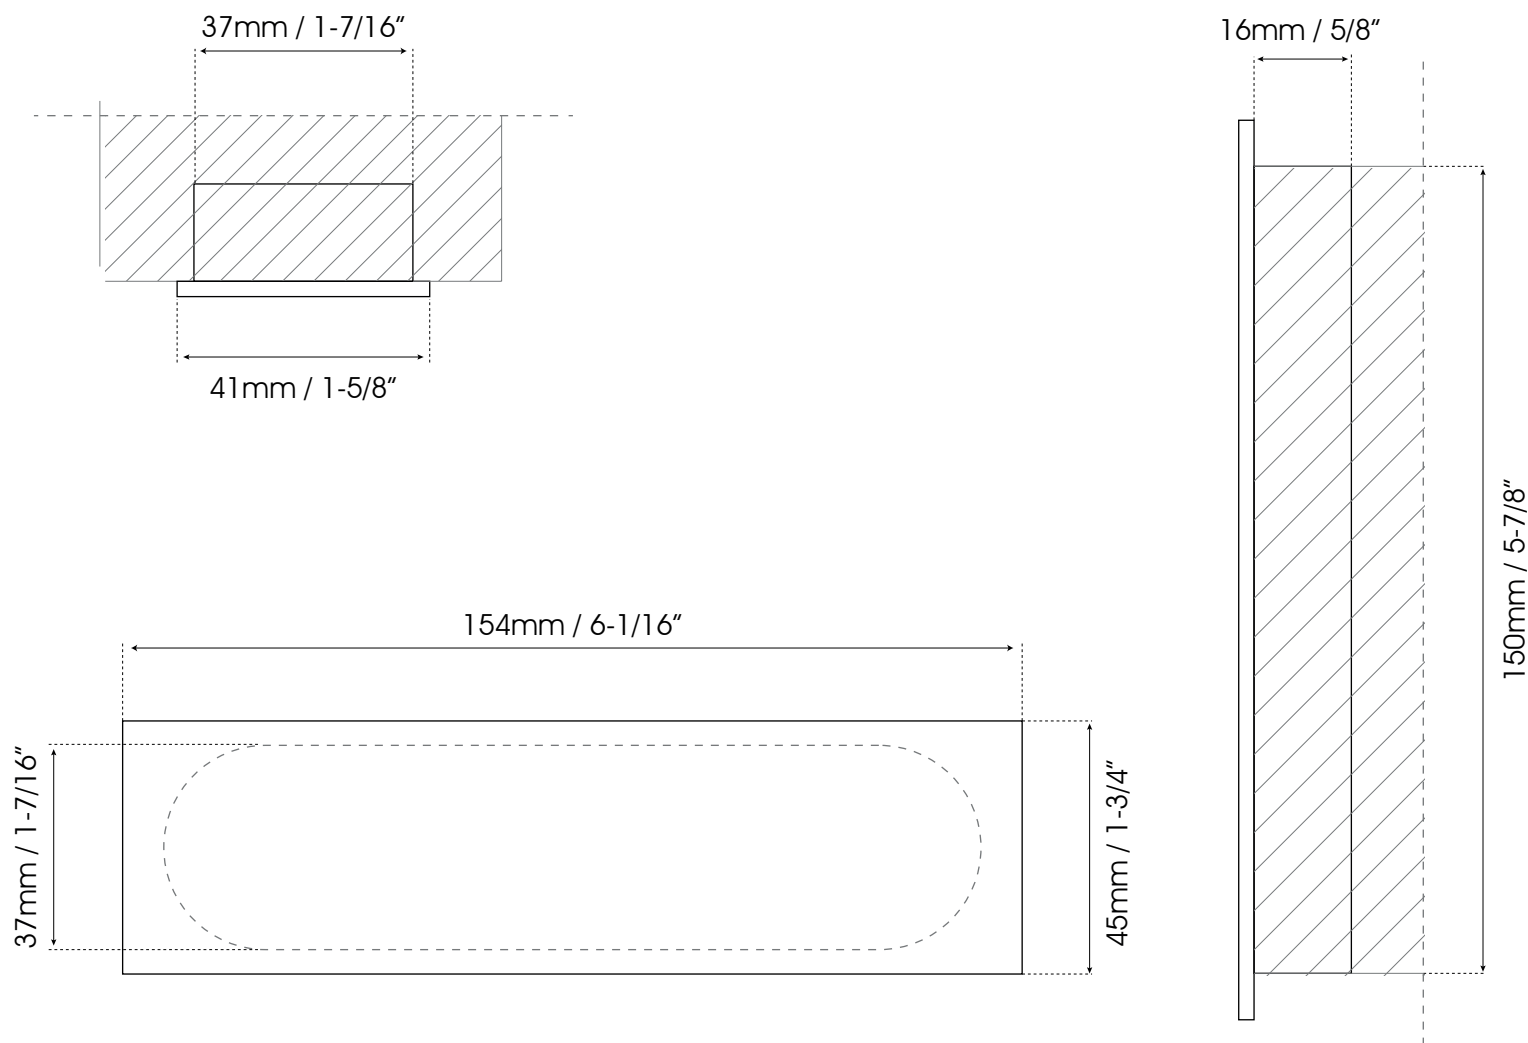

# FLUSH PULL

Cutting guide  
WFH117

Unscalable format

Apply polyurethane adhesive