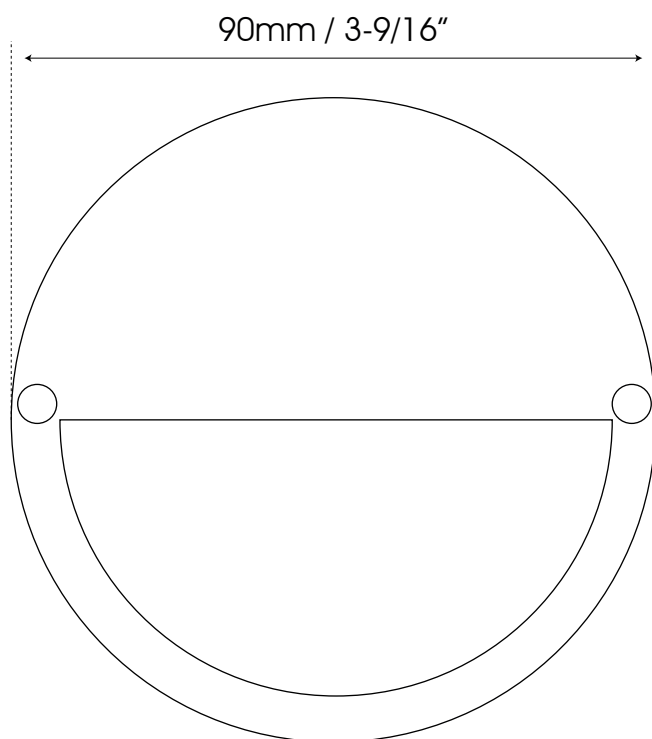

# FLUSH PULL

Cutting guide  
WFH202

Unscalable format

Apply polyurethane adhesive