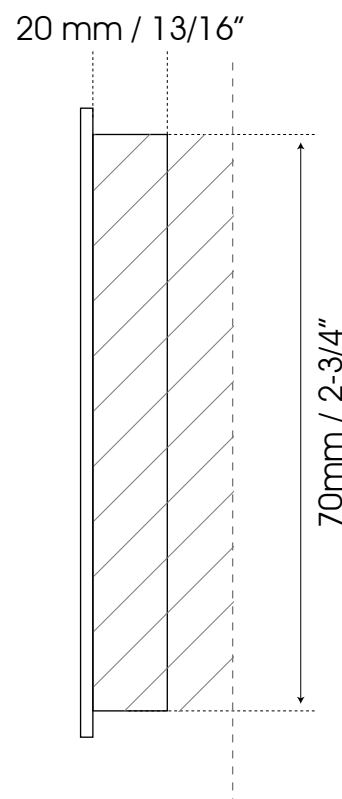

# FLUSH PULL

Cutting guide  
WFH202

Unscalable format

Apply polyurethane adhesive