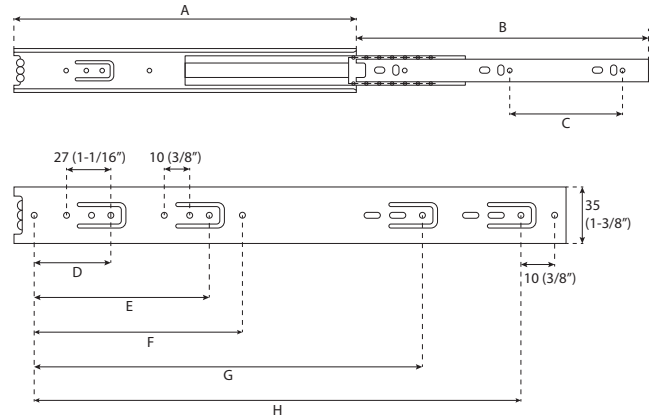

SLIDES

H35

Installation Guide

Unscalable format

3508BZ

CODE/ CÓDIGO	A	B	C	D	E	F	G	H	
3508BZ250	9-13/16" / 250mm	9-13/16" / 250mm	3-3/4" / 96mm	1-5/8" / 41mm	-	-	5-3/16" / 131mm	7-11/16" / 195mm	20
3508BZ300	11-13/16" / 300mm	11-13/16" / 300mm	3-3/4" / 96mm	2-1/16" / 53mm	4-9/16" / 116mm	-	7-1/8" / 181mm	9-5/8" / 245mm	20
3508BZ350	13-3/4" / 350mm	13-3/4" / 350mm	5" / 127mm	1-1/4" / 32mm	3-3/4" / 96mm	5" / 127mm	9-3/16" / 234mm	11-3/4" / 298mm	20
3508BZ400	15-3/2" / 400mm	15-3/2" / 400mm	6-5/16" / 160mm	2-1/4" / 57mm	4-3/4" / 121mm	6" / 153mm	11-1/16" / 281mm	13-9/16" / 345mm	20
3508BZ450	17-11/16" / 450mm	17-11/16" / 450mm	6-1/4" / 159mm	1-1/4" / 32mm	3-3/4" / 96mm	5" / 127mm	13-1/8" / 334mm	15-1/16" / 398mm	20
3508BZ500	19-11/16" / 500mm	19-11/16" / 500mm	7-9/16" / 192mm	2-3/8" / 60mm	4-7/8" / 124mm	6-1/8" / 156mm	15" / 381mm	17-1/2" / 445mm	20
3508BZ550	21-5/8" / 550mm	21-5/8" / 550mm	8-7/16" / 214mm	3-1/8" / 80mm	5-11/16" / 145mm	6-15/16" / 176mm	17" / 432mm	19-1/2" / 496mm	20

Space requirement/ Requerimiento de espacio

Installation dimensions/ Dimensiones de instalación (mm)