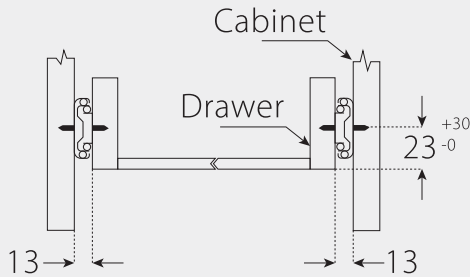

SLIDES

H45

Installation Guide

Unscalable format

4501BZ

CODE/ CÓDIGO	A	B	C	D	E	F	G	H	
4501BZ250	9-13/16" / 250mm	9-13/16" / 250mm	3-3/4" / 96mm	-	1-1/4" / 32mm	3-3/4" / 95mm	6-1/4" / 159mm	7-5/16" / 186mm	15
4501BZ300	11-13/16" / 300mm	11-13/16" / 300mm	3-3/4" / 96mm	-	1-1/4" / 32mm	4-15/16" / 125mm	7-1/2" / 190mm	8-9/16" / 217mm	15
4501BZ350	13-3/4" / 350mm	13-3/4" / 350mm	5-1/16" / 128mm	2-1/2" / 63mm	3-3/4" / 95mm	7-1/2" / 190mm	10-1/16" / 255mm	11-1/16" / 281mm	15
4501BZ400	15-3/2" / 400mm	15-3/2" / 400mm	5-1/16" / 128mm	2-1/2" / 63mm	3-3/4" / 95mm	8-3/4" / 223mm	11-5/16" / 287mm	12-3/8" / 314mm	15
4501BZ450	17-11/16" / 450mm	17-11/16" / 450mm	6-5/16" / 160mm	2-1/2" / 63mm	3-3/4" / 95mm	11-5/16" / 287mm	13-13/16" / 351mm	14-15/16" / 379mm	15
4501BZ500	19-11/16" / 500mm	19-11/16" / 500mm	7-9/16" / 192mm	2-1/2" / 63mm	3-3/4" / 95mm	12-5/8" / 320mm	15-1/16" / 383mm	16-3/16" / 411mm	15
4501BZ550	21-5/8" / 550mm	21-5/8" / 550mm	7-9/16" / 192mm	2-1/2" / 64mm	3-3/4" / 96mm	15-1/8" / 384mm	17-5/8" / 448mm	18-11/16" / 475mm	15
4501BZ600	23-5/8" / 600mm	23-5/8" / 600mm	7-9/16" / 192mm	2-1/2" / 64mm	3-3/4" / 96mm	16-3/8" / 416mm	18-7/8" / 480mm	19-15/16" / 506mm	15

Space requirement/ Requerimiento de espacio

Installation dimensions/ Dimensiones de instalación (mm)