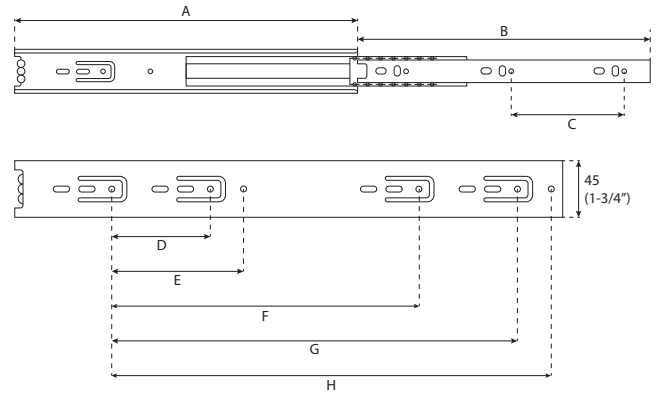

SLIDES

H45

Installation Guide

Unscalable format

4501BZ

CODE/ CÓDIGO	A	B	C	D	E	F	G	H	
4501BZ250	9-13/16" / 250mm	9-13/16" / 250mm	3-3/4" / 96mm	-	1-1/4" / 32mm	3-3/4" / 95mm	6-1/4" / 159mm	7-5/16" / 186mm	15
4501BZ300	11-13/16" / 300mm	11-13/16" / 300mm	3-3/4" / 96mm	-	1-1/4" / 32mm	4-15/16" / 125mm	7-1/2" / 190mm	8-9/16" / 217mm	15
4501BZ350	13-3/4" / 350mm	13-3/4" / 350mm	5-1/16" / 128mm	2-1/2" / 63mm	3-3/4" / 95mm	7-1/2" / 190mm	10-1/16" / 255mm	11-1/16" / 281mm	15
4501BZ400	15-3/2" / 400mm	15-3/2" / 400mm	5-1/16" / 128mm	2-1/2" / 63mm	3-3/4" / 95mm	8-3/4" / 223mm	11-5/16" / 287mm	12-3/8" / 314mm	15
4501BZ450	17-11/16" / 450mm	17-11/16" / 450mm	6-5/16" / 160mm	2-1/2" / 63mm	3-3/4" / 95mm	11-5/16" / 287mm	13-13/16" / 351mm	14-15/16" / 379mm	15
4501BZ500	19-11/16" / 500mm	19-11/16" / 500mm	7-9/16" / 192mm	2-1/2" / 63mm	3-3/4" / 95mm	12-5/8" / 320mm	15-1/16" / 383mm	16-3/16" / 411mm	15
4501BZ550	21-5/8" / 550mm	21-5/8" / 550mm	7-9/16" / 192mm	2-1/2" / 64mm	3-3/4" / 96mm	15-1/8" / 384mm	17-5/8" / 448mm	18-11/16" / 475mm	15
4501BZ600	23-5/8" / 600mm	23-5/8" / 600mm	7-9/16" / 192mm	2-1/2" / 64mm	3-3/4" / 96mm	16-3/8" / 416mm	18-7/8" / 480mm	19-15/16" / 506mm	15

Space requirement/ Requerimiento de espacio

Installation dimensions/ Dimensiones de instalación (mm)