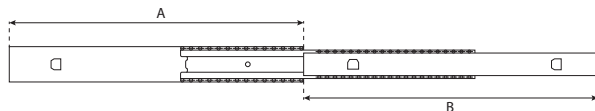

SLIDES

FOR METAL FURNITURE H53

Installation Guide

Unscalable format

5303BZ

CODE/CÓDIGO	A	B	C	D	
5303BZ450	18-1/16" / 458mm	18-1/16" / 458mm	2-3/16" / 55mm	3-1/4" / 82mm	10
5303BZ500	19-15/16" / 506mm	18-5/16" / 465mm	2-1/4" / 57mm	3-5/16" / 84mm	10

Space requirement/ Requerimiento de espacio

Thickness Range

No.	Thickness
①	2.0mm
②	2.0mm
③	2.0mm

Installation dimensions/ Dimensiones de instalación (mm)