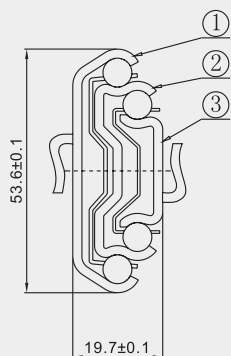

SLIDES

FOR METAL FURNITURE H53

Installation Guide

Unscalable format

5303BZ

CODE/CÓDIGO	A	B	C	D	
5303BZ450	18-1/16" / 458mm	18-1/16" / 458mm	2-3/16" / 55mm	3-1/4" / 82mm	10
5303BZ500	19-15/16" / 506mm	18-5/16" / 465mm	2-1/4" / 57mm	3-5/16" / 84mm	10

Space requirement/ Requerimiento de espacio

Thickness Range

No.	Thickness
①	2.0mm
②	2.0mm
③	2.0mm

Installation dimensions/ Dimensiones de instalación (mm)