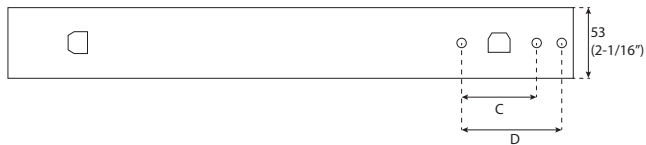

SLIDES

FOR METAL FURNITURE H53

Installation Guide

Unscalable format

5303BZ

CODE/CÓDIGO	A	B	C	D	
5303BZ450	18-1/16" / 458mm	18-1/16" / 458mm	2-3/16" / 55mm	3-1/4" / 82mm	10
5303BZ500	19-15/16" / 506mm	18-5/16" / 465mm	2-1/4" / 57mm	3-5/16" / 84mm	10

Space requirement/ Requerimiento de espacio

Thickness Range

No.	Thickness
①	2.0mm
②	2.0mm
③	2.0mm

Installation dimensions/ Dimensiones de instalación (mm)