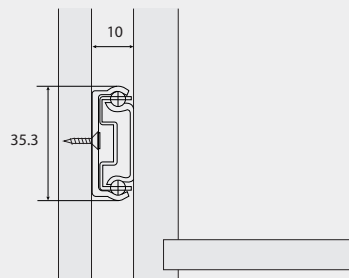

### Installation Guide

Unscalable format

**35.08**

CODE/ CÓDIGO	A	B	C	D	E	F	G	
35.08.16	16-1/8" / 410mm	14-3/8" / 365mm	7-1/16" / 180mm	10-3/16" / 258mm	4-1/16" / 103mm	1-1/4" / 32mm	22" / 559mm	8
35.08.18	18-1/8" / 460mm	16-5/16" / 415mm	9" / 228mm	12-1/8" / 308mm	4-1/8" / 104mm	1-1/4" / 32mm	22" / 559mm	8
35.08.20	20-1/16" / 510mm	18-3/8" / 467mm	11" / 280mm	14-1/8" / 358mm	4-1/16" / 103mm	1-1/4" / 32mm	22" / 559mm	8
35.08.22	22-1/8" / 562mm	20-3/8" / 518mm	13-1/16" / 332mm	16-1/8" / 410mm	4-1/16" / 103mm	1-1/4" / 32mm	22" / 559mm	8
35.08.24	24-3/16" / 615mm	22-7/16" / 570mm	15-1/16" / 382mm	18-3/16" / 462mm	4-1/8" / 104mm	1-1/4" / 32mm	22" / 559mm	8

#### Installation / Instalación (mm)

##### Right-hand slide

Item No.	Length	Travel	(Hole pattern)				set/ctn
			A	B	C	D	
35.08.12	304.8	213		53.1	106.6	151.2	12
35.08.14	355.6	264	24.9	103.9	157.4	202	12
35.08.16	406.4	315	75.7	154.7	208.2	252.8	12
35.08.18	457.2	366	126.5	205.5	259.0	303.6	12
35.08.20	508.0	416	177.3	256.3	309.8	354.4	12
35.08.22	558.8	467	228.1	307.1	360.6	405.2	12
35.08.24	609.6	518	278.9	357.9	411.4	456	12