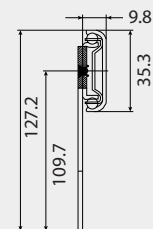

### Installation Guide

Unscalable format

**35.08**

CODE/ CÓDIGO	A	B	C	D	E	F	G	
35.08.16	16-1/8" / 410mm	14-3/8" / 365mm	7-1/16" / 180mm	10-3/16" / 258mm	4-1/16" / 103mm	1-1/4" / 32mm	22" / 559mm	8
35.08.18	18-1/8" / 460mm	16-5/16" / 415mm	9" / 228mm	12-1/8" / 308mm	4-1/8" / 104mm	1-1/4" / 32mm	22" / 559mm	8
35.08.20	20-1/16" / 510mm	18-3/8" / 467mm	11" / 280mm	14-1/8" / 358mm	4-1/16" / 103mm	1-1/4" / 32mm	22" / 559mm	8
35.08.22	22-1/8" / 562mm	20-3/8" / 518mm	13-1/16" / 332mm	16-1/8" / 410mm	4-1/16" / 103mm	1-1/4" / 32mm	22" / 559mm	8
35.08.24	24-3/16" / 615mm	22-7/16" / 570mm	15-1/16" / 382mm	18-3/16" / 462mm	4-1/8" / 104mm	1-1/4" / 32mm	22" / 559mm	8

#### Installation / Instalación (mm)

##### Right-hand slide

Item No.	Length	Travel	(Hole pattern)				set/ctn
			A	B	C	D	
35.08.12	304.8	213		53.1	106.6	151.2	12
35.08.14	355.6	264	24.9	103.9	157.4	202	12
35.08.16	406.4	315	75.7	154.7	208.2	252.8	12
35.08.18	457.2	366	126.5	205.5	259.0	303.6	12
35.08.20	508.0	416	177.3	256.3	309.8	354.4	12
35.08.22	558.8	467	228.1	307.1	360.6	405.2	12
35.08.24	609.6	518	278.9	357.9	411.4	456	12