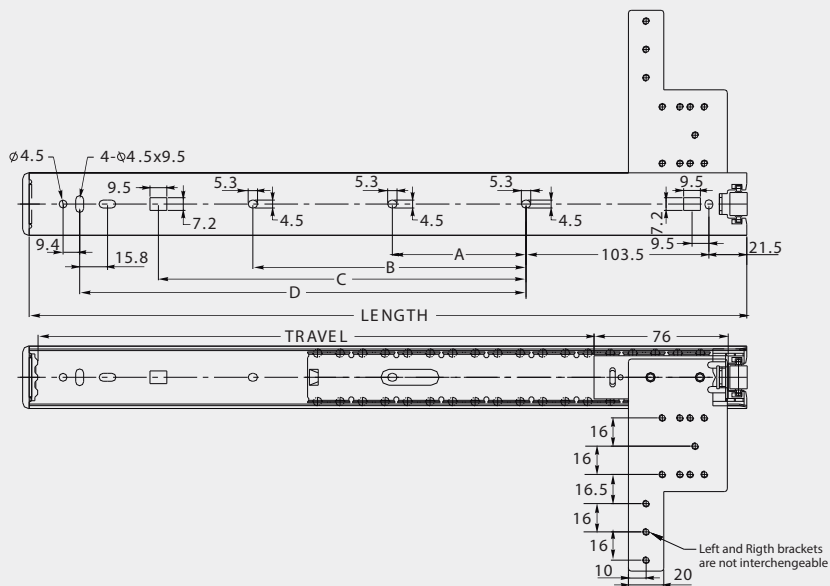

### Installation Guide

Unscalable format

**35.08**

CODE/ CÓDIGO	A	B	C	D	E	F	G	
35.08.16	16-1/8" / 410mm	14-3/8" / 365mm	7-1/16" / 180mm	10-3/16" / 258mm	4-1/16" / 103mm	1-1/4" / 32mm	22" / 559mm	8
35.08.18	18-1/8" / 460mm	16-5/16" / 415mm	9" / 228mm	12-1/8" / 308mm	4-1/8" / 104mm	1-1/4" / 32mm	22" / 559mm	8
35.08.20	20-1/16" / 510mm	18-3/8" / 467mm	11" / 280mm	14-1/8" / 358mm	4-1/16" / 103mm	1-1/4" / 32mm	22" / 559mm	8
35.08.22	22-1/8" / 562mm	20-3/8" / 518mm	13-1/16" / 332mm	16-1/8" / 410mm	4-1/16" / 103mm	1-1/4" / 32mm	22" / 559mm	8
35.08.24	24-3/16" / 615mm	22-7/16" / 570mm	15-1/16" / 382mm	18-3/16" / 462mm	4-1/8" / 104mm	1-1/4" / 32mm	22" / 559mm	8

#### Space requirement

#### Installation / Instalación (mm)

##### Right-hand slide

Item No.	Length	Travel	(Hole pattern)				set/ctn
			A	B	C	D	
35.08.12	304.8	213		53.1	106.6	151.2	12
35.08.14	355.6	264	24.9	103.9	157.4	202	12
35.08.16	406.4	315	75.7	154.7	208.2	252.8	12
35.08.18	457.2	366	126.5	205.5	259.0	303.6	12
35.08.20	508.0	416	177.3	256.3	309.8	354.4	12
35.08.22	558.8	467	228.1	307.1	360.6	405.2	12
35.08.24	609.6	518	278.9	357.9	411.4	456	12