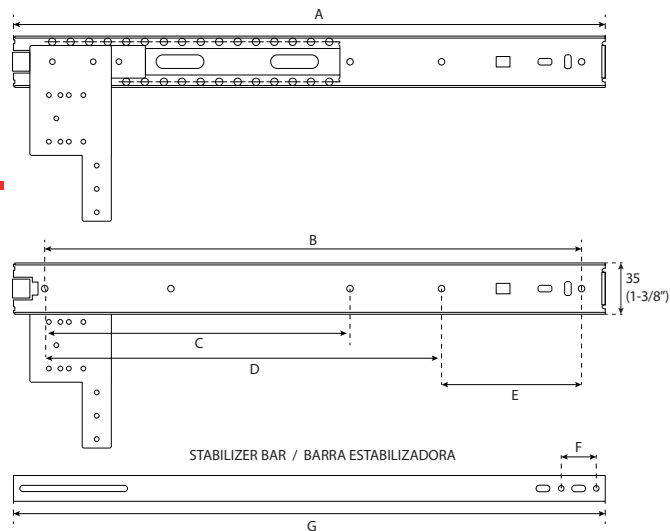

### Installation Guide

Unscalable format

**35.08**

CODE/ CÓDIGO	A	B	C	D	E	F	G	
35.08.16	16-1/8" / 410mm	14-3/8" / 365mm	7-1/16" / 180mm	10-3/16" / 258mm	4-1/16" / 103mm	1-1/4" / 32mm	22" / 559mm	8
35.08.18	18-1/8" / 460mm	16-5/16" / 415mm	9" / 228mm	12-1/8" / 308mm	4-1/8" / 104mm	1-1/4" / 32mm	22" / 559mm	8
35.08.20	20-1/16" / 510mm	18-3/8" / 467mm	11" / 280mm	14-1/8" / 358mm	4-1/16" / 103mm	1-1/4" / 32mm	22" / 559mm	8
35.08.22	22-1/8" / 562mm	20-3/8" / 518mm	13-1/16" / 332mm	16-1/8" / 410mm	4-1/16" / 103mm	1-1/4" / 32mm	22" / 559mm	8
35.08.24	24-3/16" / 615mm	22-7/16" / 570mm	15-1/16" / 382mm	18-3/16" / 462mm	4-1/8" / 104mm	1-1/4" / 32mm	22" / 559mm	8

##### Right-hand slide

Item No.	Length	Travel	(Hole pattern)				set/ctn
			A	B	C	D	
35.08.12	304.8	213		53.1	106.6	151.2	12
35.08.14	355.6	264	24.9	103.9	157.4	202	12
35.08.16	406.4	315	75.7	154.7	208.2	252.8	12
35.08.18	457.2	366	126.5	205.5	259.0	303.6	12
35.08.20	508.0	416	177.3	256.3	309.8	354.4	12
35.08.22	558.8	467	228.1	307.1	360.6	405.2	12
35.08.24	609.6	518	278.9	357.9	411.4	456	12