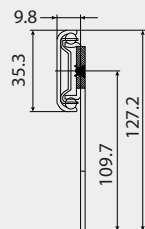

### Installation Guide

Unscalable format

**35.08**

CODE/ CÓDIGO	A	B	C	D	E	F	G	
35.08.16	16-1/8" / 410mm	14-3/8" / 365mm	7-1/16" / 180mm	10-3/16" / 258mm	4-1/16" / 103mm	1-1/4" / 32mm	22" / 559mm	8
35.08.18	18-1/8" / 460mm	16-5/16" / 415mm	9" / 228mm	12-1/8" / 308mm	4-1/8" / 104mm	1-1/4" / 32mm	22" / 559mm	8
35.08.20	20-1/16" / 510mm	18-3/8" / 467mm	11" / 280mm	14-1/8" / 358mm	4-1/16" / 103mm	1-1/4" / 32mm	22" / 559mm	8
35.08.22	22-1/8" / 562mm	20-3/8" / 518mm	13-1/16" / 332mm	16-1/8" / 410mm	4-1/16" / 103mm	1-1/4" / 32mm	22" / 559mm	8
35.08.24	24-3/16" / 615mm	22-7/16" / 570mm	15-1/16" / 382mm	18-3/16" / 462mm	4-1/8" / 104mm	1-1/4" / 32mm	22" / 559mm	8

#### Space requirement

#### Installation / Instalación (mm)

##### Right-hand slide

Item No.	Length	Travel	(Hole pattern)				set/ctn
			A	B	C	D	
35.08.12	304.8	213		53.1	106.6	151.2	12
35.08.14	355.6	264	24.9	103.9	157.4	202	12
35.08.16	406.4	315	75.7	154.7	208.2	252.8	12
35.08.18	457.2	366	126.5	205.5	259.0	303.6	12
35.08.20	508.0	416	177.3	256.3	309.8	354.4	12
35.08.22	558.8	467	228.1	307.1	360.6	405.2	12
35.08.24	609.6	518	278.9	357.9	411.4	456	12