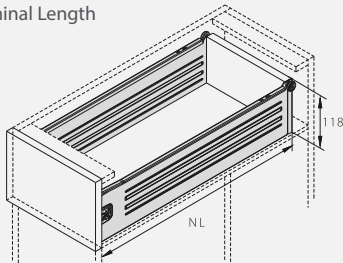

CORREDERAS

CORREDERA PARA COCINA H118mm

Guía de Instalación

Formato sin escala

13E

CODE/ CÓDIGO	COLOR	A	B	C	D	E	F	G	H	
13E180A	White /Blanco	17-11/16" / 450mm	14-1/8" / 358mm	1-1/4" / 32mm	5-1/16" / 128mm	8-13/16" / 224mm	13-7/8" / 352mm	-	-	10
13E200A	White /Blanco	19-11/16" / 500mm	15-11/16" / 399mm	1-1/4" / 32mm	5-1/16" / 128mm	8-13/16" / 224mm	13-7/8" / 352mm	17-5/8" / 448mm	-	10
13E220A	White /Blanco	21-5/8" / 550mm	17-7/16" / 443mm	1-1/4" / 32mm	5-1/16" / 128mm	8-13/16" / 224mm	13-7/8" / 352mm	17-5/8" / 448mm	18-7/8" / 480mm	10
13E180C	Gray /Gris	17-11/16" / 450mm	14-1/8" / 358mm	1-1/4" / 32mm	5-1/16" / 128mm	8-13/16" / 224mm	13-7/8" / 352mm	-	-	10
13E200C	Gray /Gris	19-11/16" / 500mm	15-11/16" / 399mm	1-1/4" / 32mm	5-1/16" / 128mm	8-13/16" / 224mm	13-7/8" / 352mm	17-5/8" / 448mm	-	10
13E220C	Gray /Gris	21-5/8" / 550mm	17-7/16" / 443mm	1-1/4" / 32mm	5-1/16" / 128mm	8-13/16" / 224mm	13-7/8" / 352mm	17-5/8" / 448mm	18-7/8" / 480mm	10

Space requirement

NL= Nominal Length

Illustration of the extension loss (Av)

Cabinet depth (Cmin) = Nominal length+3

Slide mounting illustration (mm)

Bottom panel width = Cabinet width-31

Front connector

Back

Adjustment