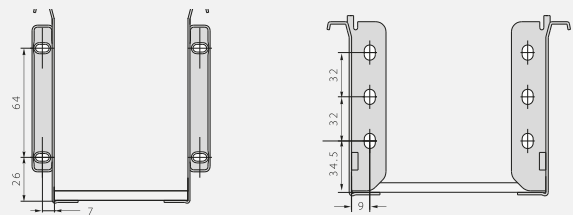

CORREDERAS

CORREDERA PARA COCINA H118mm

Guía de Instalación

Formato sin escala

13E

CODE/ CÓDIGO	COLOR	A	B	C	D	E	F	G	H	
13E180A	White /Blanco	17-11/16" / 450mm	14-1/8" / 358mm	1-1/4" / 32mm	5-1/16" / 128mm	8-13/16" / 224mm	13-7/8" / 352mm	-	-	10
13E200A	White /Blanco	19-11/16" / 500mm	15-11/16" / 399mm	1-1/4" / 32mm	5-1/16" / 128mm	8-13/16" / 224mm	13-7/8" / 352mm	17-5/8" / 448mm	-	10
13E220A	White /Blanco	21-5/8" / 550mm	17-7/16" / 443mm	1-1/4" / 32mm	5-1/16" / 128mm	8-13/16" / 224mm	13-7/8" / 352mm	17-5/8" / 448mm	18-7/8" / 480mm	10
13E180C	Gray /Gris	17-11/16" / 450mm	14-1/8" / 358mm	1-1/4" / 32mm	5-1/16" / 128mm	8-13/16" / 224mm	13-7/8" / 352mm	-	-	10
13E200C	Gray /Gris	19-11/16" / 500mm	15-11/16" / 399mm	1-1/4" / 32mm	5-1/16" / 128mm	8-13/16" / 224mm	13-7/8" / 352mm	17-5/8" / 448mm	-	10
13E220C	Gray /Gris	21-5/8" / 550mm	17-7/16" / 443mm	1-1/4" / 32mm	5-1/16" / 128mm	8-13/16" / 224mm	13-7/8" / 352mm	17-5/8" / 448mm	18-7/8" / 480mm	10

Space requirement

NL= Nominal Length

Illustration of the extension loss (Av)

Cabinet depth (Cmin) = Nominal length+3

Slide mounting illustration (mm)

Bottom panel width = Cabinet width-31

Front connector

Back

Adjustment