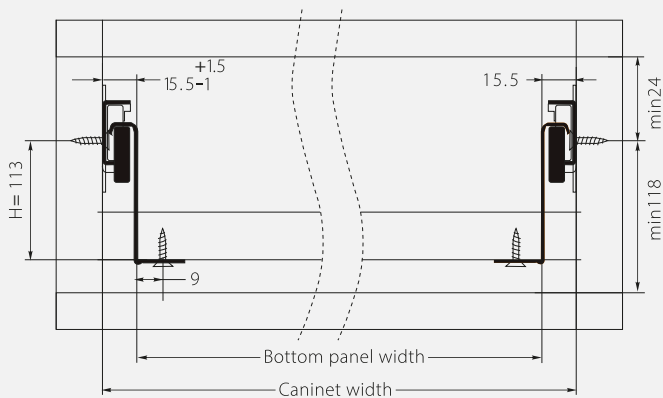

CORREDERAS

CORREDERA PARA COCINA H118mm

Guía de Instalación

Formato sin escala

13E

CODE/ CÓDIGO	COLOR	A	B	C	D	E	F	G	H	
13E180A	White /Blanco	17-11/16" / 450mm	14-1/8" / 358mm	1-1/4" / 32mm	5-1/16" / 128mm	8-13/16" / 224mm	13-7/8" / 352mm	-	-	10
13E200A	White /Blanco	19-11/16" / 500mm	15-11/16" / 399mm	1-1/4" / 32mm	5-1/16" / 128mm	8-13/16" / 224mm	13-7/8" / 352mm	17-5/8" / 448mm	-	10
13E220A	White /Blanco	21-5/8" / 550mm	17-7/16" / 443mm	1-1/4" / 32mm	5-1/16" / 128mm	8-13/16" / 224mm	13-7/8" / 352mm	17-5/8" / 448mm	18-7/8" / 480mm	10
13E180C	Gray /Gris	17-11/16" / 450mm	14-1/8" / 358mm	1-1/4" / 32mm	5-1/16" / 128mm	8-13/16" / 224mm	13-7/8" / 352mm	-	-	10
13E200C	Gray /Gris	19-11/16" / 500mm	15-11/16" / 399mm	1-1/4" / 32mm	5-1/16" / 128mm	8-13/16" / 224mm	13-7/8" / 352mm	17-5/8" / 448mm	-	10
13E220C	Gray /Gris	21-5/8" / 550mm	17-7/16" / 443mm	1-1/4" / 32mm	5-1/16" / 128mm	8-13/16" / 224mm	13-7/8" / 352mm	17-5/8" / 448mm	18-7/8" / 480mm	10

Space requirement

NL= Nominal Length

Illustration of the extension loss (Av)

Cabinet depth (Cmin) = Nominal length+3

Slide mounting illustration (mm)

Bottom panel width = Cabinet width-31

Front connector

Back

Adjustment