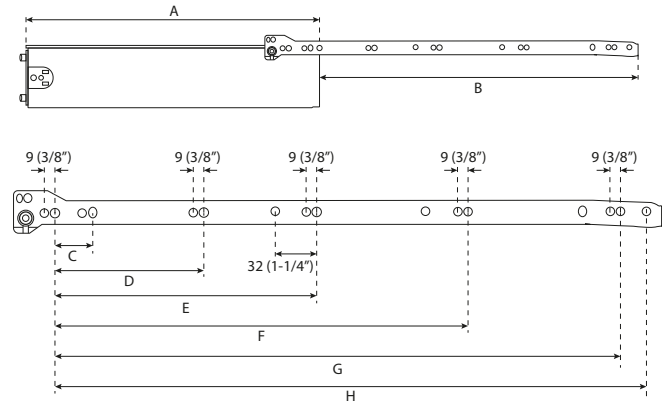

CORREDERAS

CORREDERA PARA COCINA H118mm

Guía de Instalación

Formato sin escala

13E

CODE/ CÓDIGO	COLOR	A	B	C	D	E	F	G	H	
13E180A	White /Blanco	17-11/16" / 450mm	14-1/8" / 358mm	1-1/4" / 32mm	5-1/16" / 128mm	8-13/16" / 224mm	13-7/8" / 352mm	-	-	10
13E200A	White /Blanco	19-11/16" / 500mm	15-11/16" / 399mm	1-1/4" / 32mm	5-1/16" / 128mm	8-13/16" / 224mm	13-7/8" / 352mm	17-5/8" / 448mm	-	10
13E220A	White /Blanco	21-5/8" / 550mm	17-7/16" / 443mm	1-1/4" / 32mm	5-1/16" / 128mm	8-13/16" / 224mm	13-7/8" / 352mm	17-5/8" / 448mm	18-7/8" / 480mm	10
13E180C	Gray /Gris	17-11/16" / 450mm	14-1/8" / 358mm	1-1/4" / 32mm	5-1/16" / 128mm	8-13/16" / 224mm	13-7/8" / 352mm	-	-	10
13E200C	Gray /Gris	19-11/16" / 500mm	15-11/16" / 399mm	1-1/4" / 32mm	5-1/16" / 128mm	8-13/16" / 224mm	13-7/8" / 352mm	17-5/8" / 448mm	-	10
13E220C	Gray /Gris	21-5/8" / 550mm	17-7/16" / 443mm	1-1/4" / 32mm	5-1/16" / 128mm	8-13/16" / 224mm	13-7/8" / 352mm	17-5/8" / 448mm	18-7/8" / 480mm	10

Space requirement

NL= Nominal Length

Illustration of the extension loss (Av)

Cabinet depth (Cmin) = Nominal length+3

Slide mounting illustration (mm)

Bottom panel width = Cabinet width-31

Front connector

Back

Adjustment