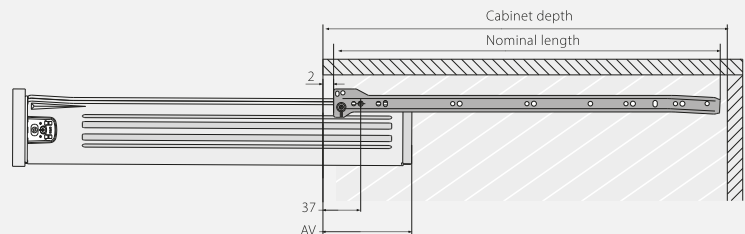

CORREDERAS

CORREDERA PARA COCINA H118mm

Guía de Instalación

Formato sin escala

13E

CODE/ CÓDIGO	COLOR	A	B	C	D	E	F	G	H	
13E180A	White /Blanco	17-11/16" / 450mm	14-1/8" / 358mm	1-1/4" / 32mm	5-1/16" / 128mm	8-13/16" / 224mm	13-7/8" / 352mm	-	-	10
13E200A	White /Blanco	19-11/16" / 500mm	15-11/16" / 399mm	1-1/4" / 32mm	5-1/16" / 128mm	8-13/16" / 224mm	13-7/8" / 352mm	17-5/8" / 448mm	-	10
13E220A	White /Blanco	21-5/8" / 550mm	17-7/16" / 443mm	1-1/4" / 32mm	5-1/16" / 128mm	8-13/16" / 224mm	13-7/8" / 352mm	17-5/8" / 448mm	18-7/8" / 480mm	10
13E180C	Gray /Gris	17-11/16" / 450mm	14-1/8" / 358mm	1-1/4" / 32mm	5-1/16" / 128mm	8-13/16" / 224mm	13-7/8" / 352mm	-	-	10
13E200C	Gray /Gris	19-11/16" / 500mm	15-11/16" / 399mm	1-1/4" / 32mm	5-1/16" / 128mm	8-13/16" / 224mm	13-7/8" / 352mm	17-5/8" / 448mm	-	10
13E220C	Gray /Gris	21-5/8" / 550mm	17-7/16" / 443mm	1-1/4" / 32mm	5-1/16" / 128mm	8-13/16" / 224mm	13-7/8" / 352mm	17-5/8" / 448mm	18-7/8" / 480mm	10

Space requirement

NL= Nominal Length

Illustration of the extension loss (Av)

Cabinet depth (Cmin) = Nominal length+3

Slide mounting illustration (mm)

Bottom panel width = Cabinet width-31

Front connector

Back

Adjustment