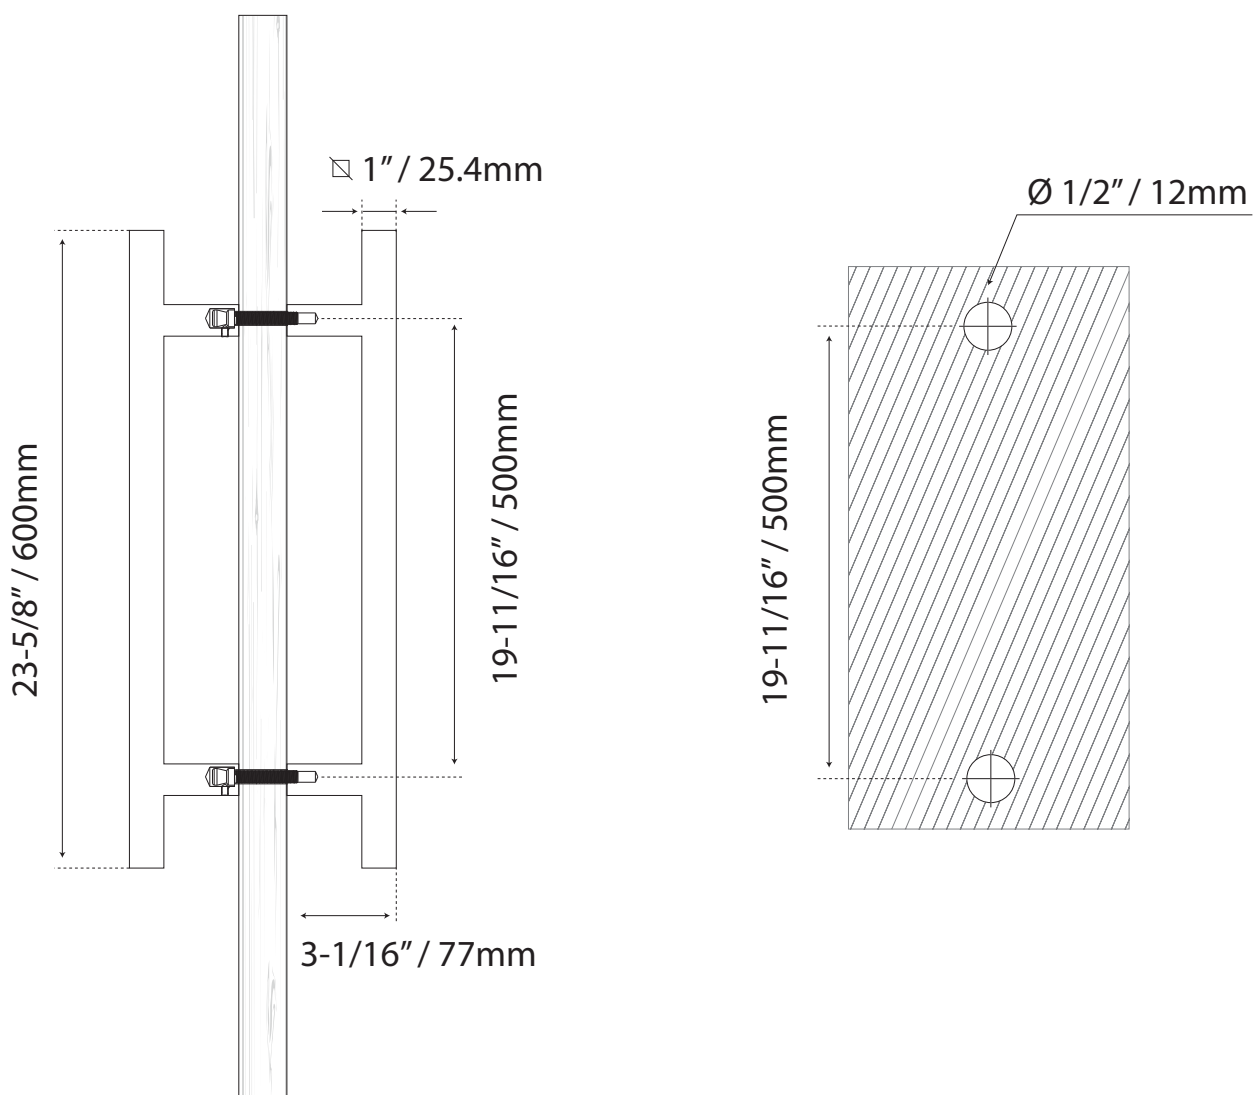

# DOOR PULL HANDLES

## LADDER PULL HANDLE BACK-TO-BACK

Cod. 30003500

Cutting guide

Unscaled format