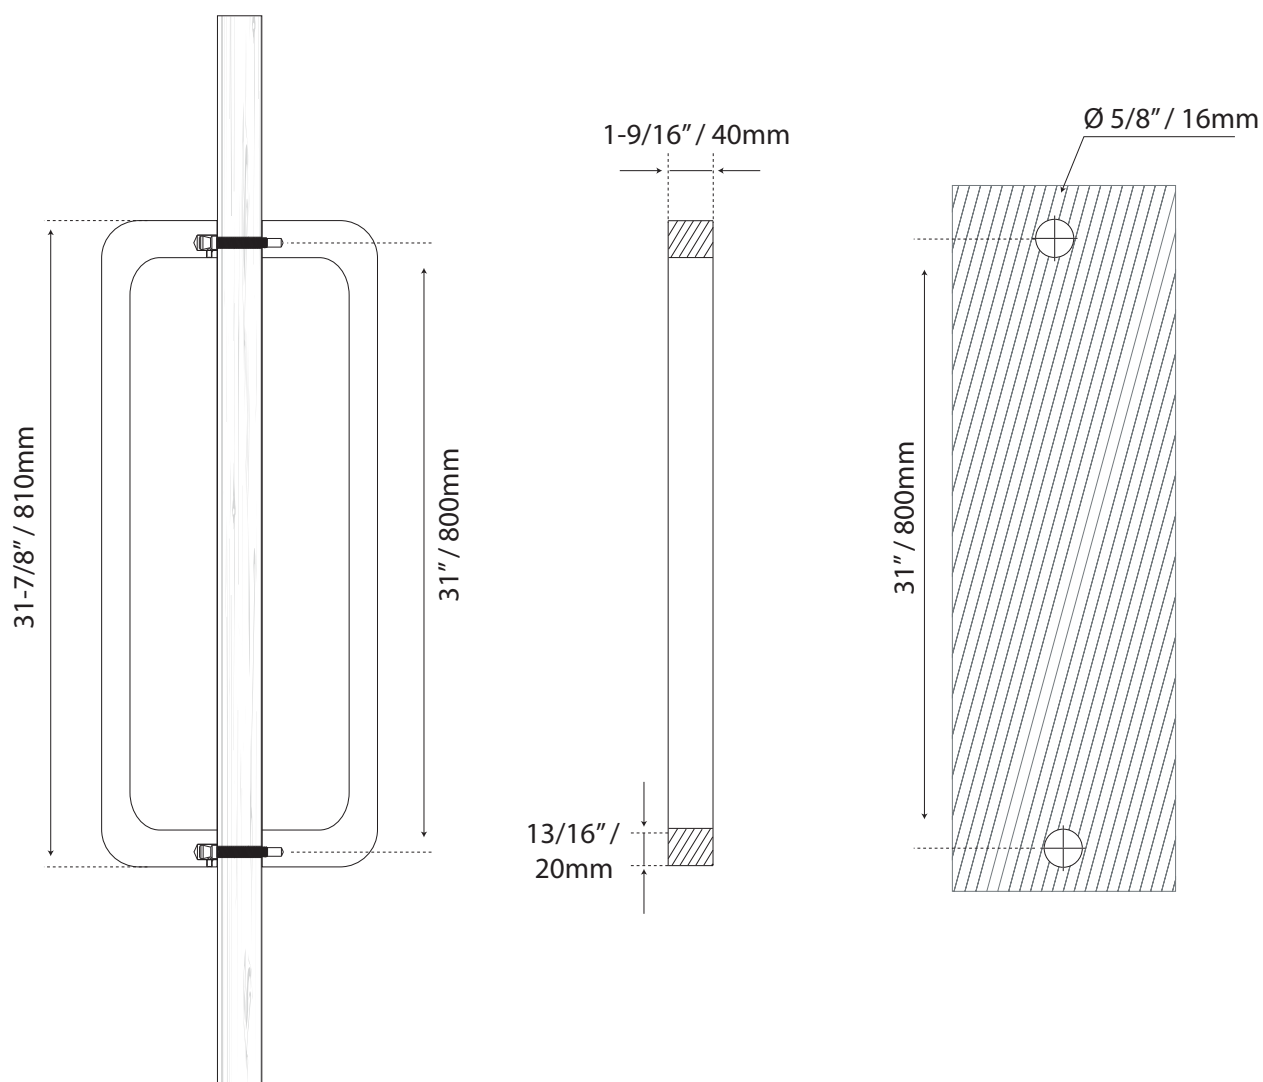

DOOR PULL HANDLES

PULL HANDLE BACK-TO-BACK

Cod.CHCP030-800PSS

Cutting guide

Unscaled format