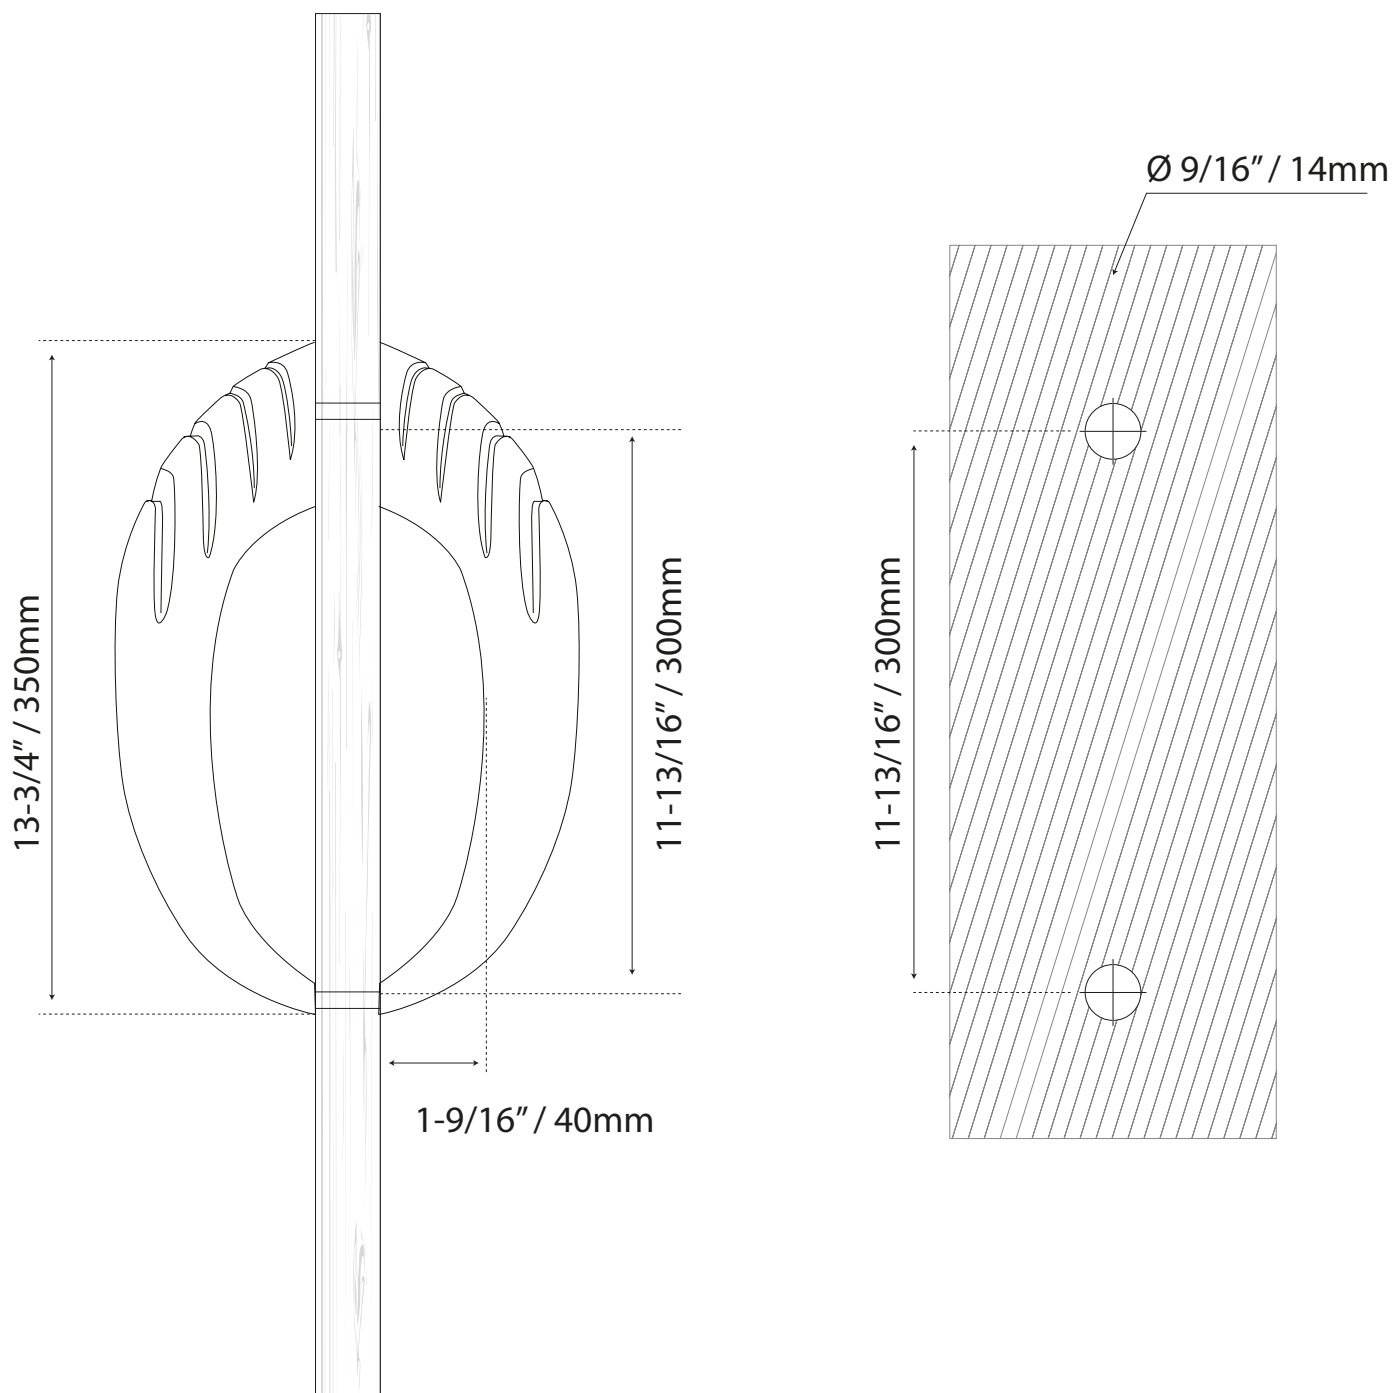

LADDER PULL HANDLES

DOOR PULL BACK-TO-BACK STAINLESS STEEL

COD. CHC608

Cutting guide

unscaled format