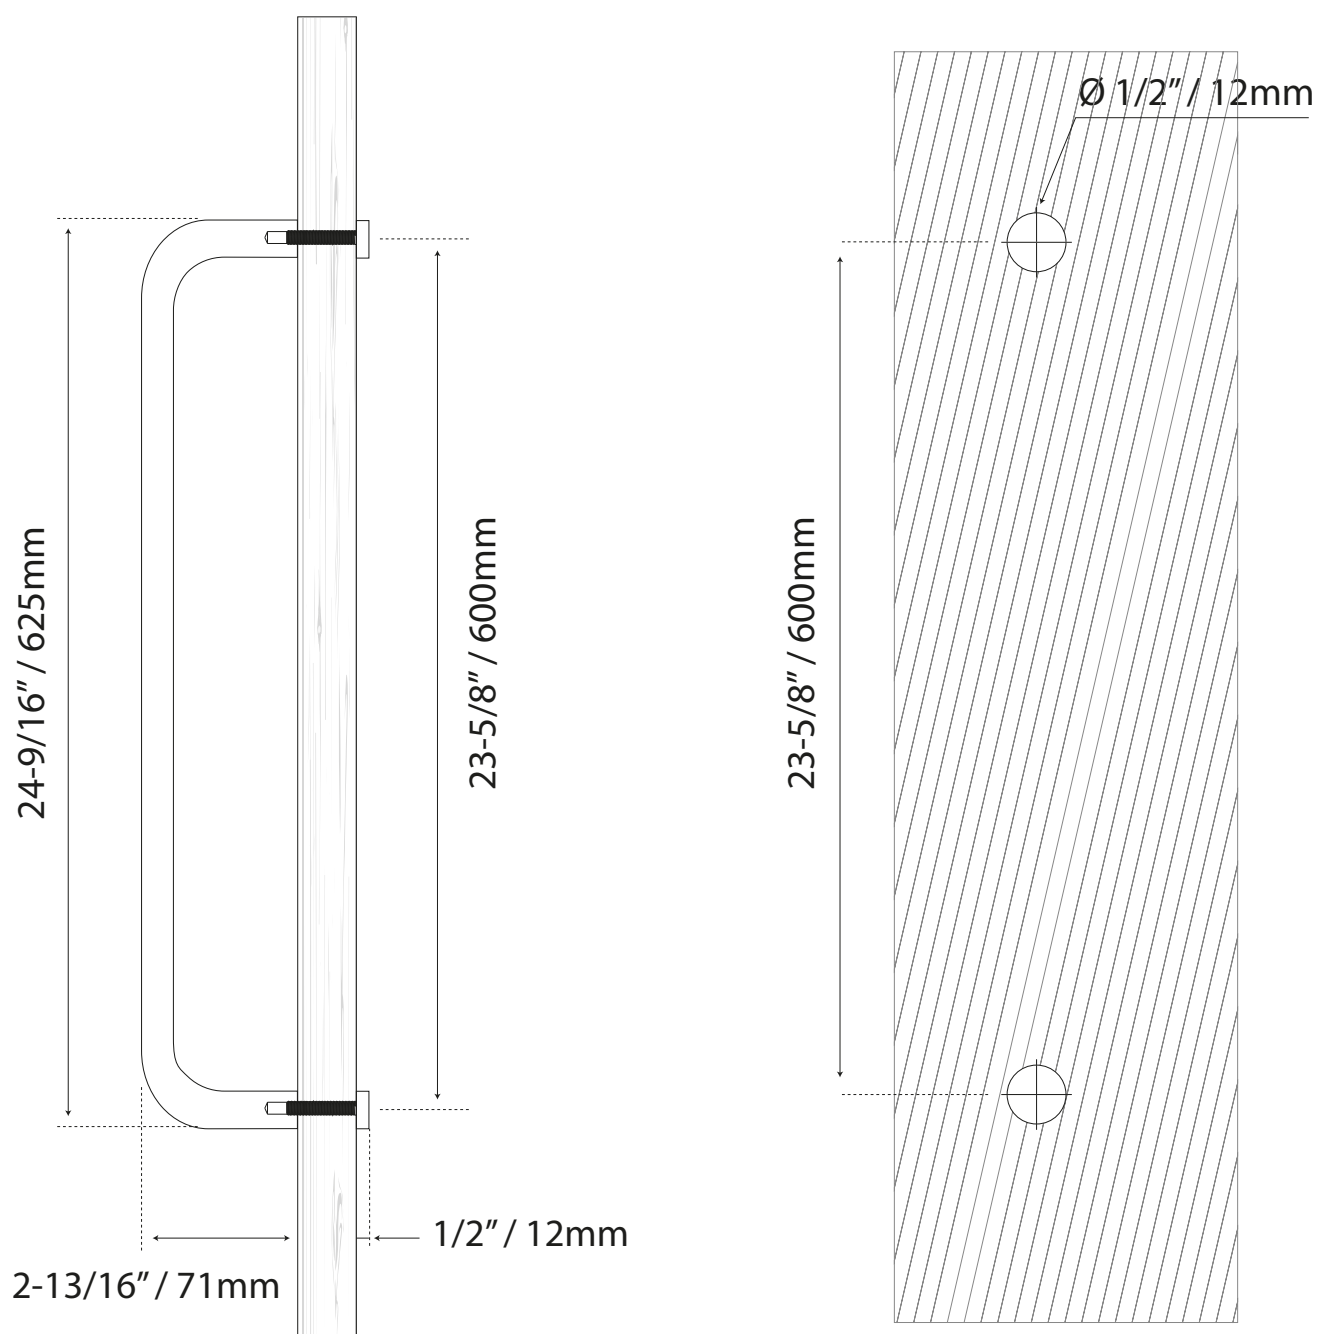

LADDER PULL HANDLES

ROUND PULL HANDLE SINGLE-SIDED SATIN

COD. CHCP013
Cutting guide

unscaled format