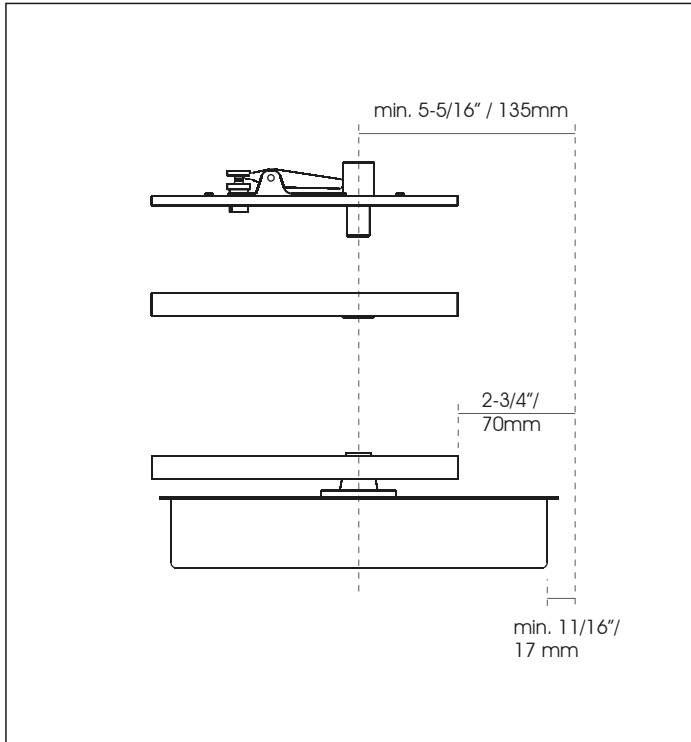

# HINGES & PIVOTS

HEAVY DUTY PIVOT STAINLESS STEEL MAX. 1100LB

COD. JK05500

Installation manual