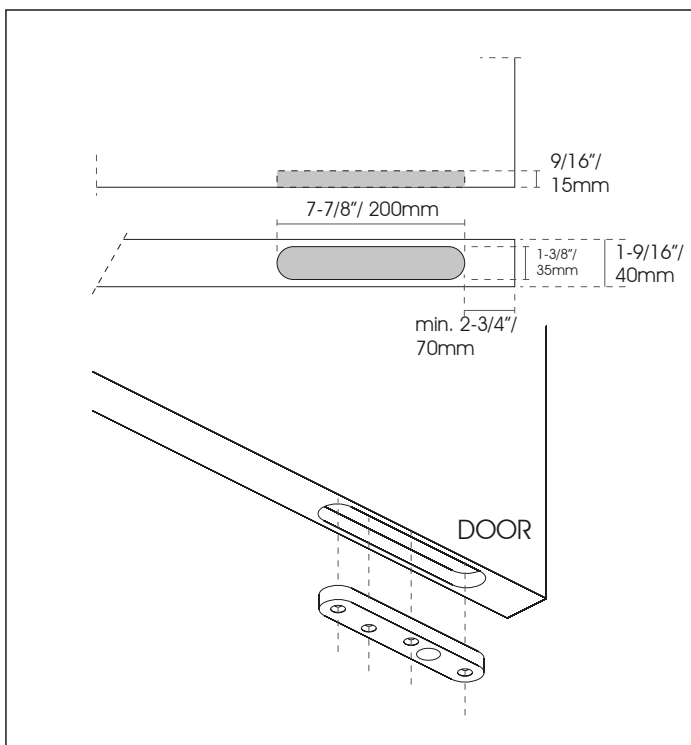

# HINGES & PIVOTS

HEAVY DUTY PIVOT STAINLESS STEEL MAX. 1100LB

COD. JK05500

Installation manual