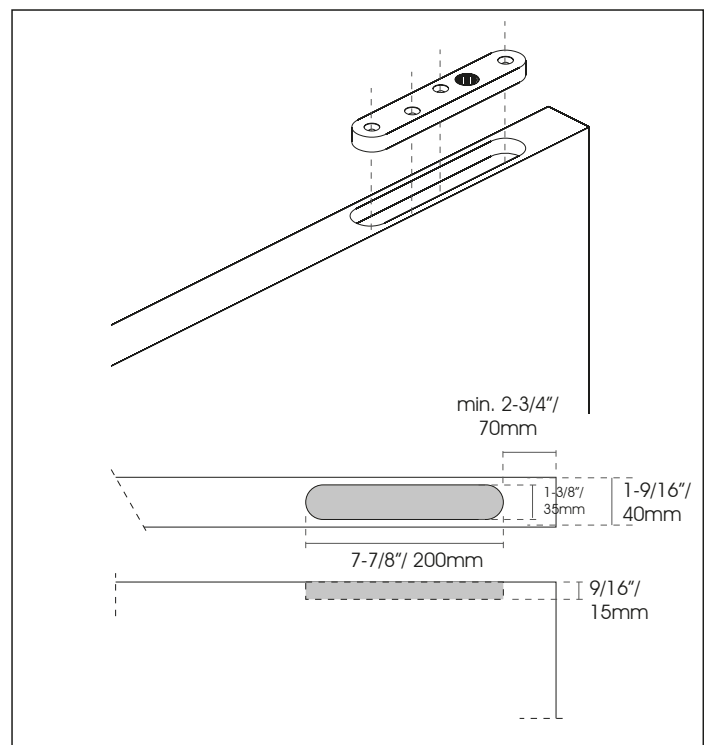

# HINGES & PIVOTS

HEAVY DUTY PIVOT STAINLESS STEEL MAX. 1100LB

COD. JK05500

Installation manual