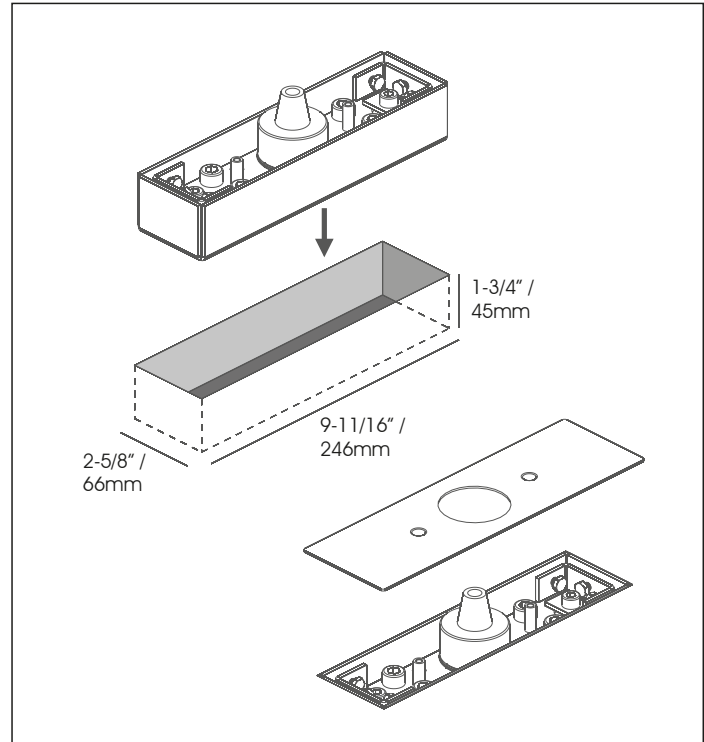

# HINGES & PIVOTS

HEAVY DUTY PIVOT STAINLESS STEEL MAX. 1100LB

COD. JK05500

Installation manual